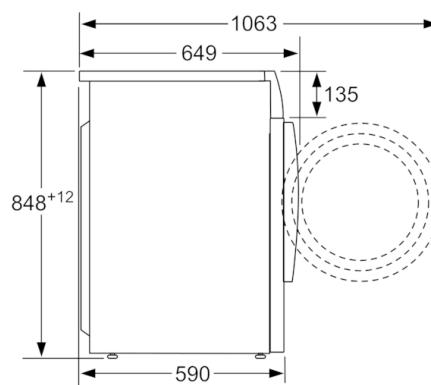

Technical Data

Built-in / Free-standing : Freestanding
Removable top : No
Door hinge : Left
Length electrical supply cord : 175 cm
Height of removable worktop : 820 mm
Dimensions of the product : 845 x 600 x 590 mm
Net weight : 80.931 kg
Drum volume : 56 l
EAN code : 4242005056132
Connection Rating : 2200 W
Voltage : 220-240 V
Frequency : 50 Hz
Approval certificates : Australia Standards

Safety

- Aquasecure™ self-sealing hose to minimise risk of water leakage
- Child lock for door and buttons

Technical Information

- 84.5 cm x 60.0 cm x 59.0 cm

**Serie | 6, washer dryer, 8/4.5 kg, 1400 rpm
WVG28420AU**

measurements in mm

measurements in mm