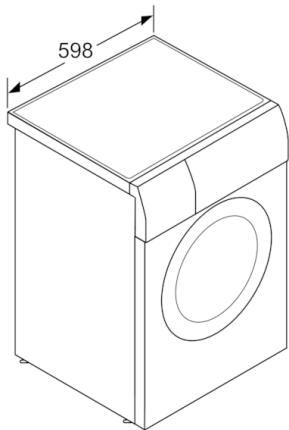

Technical Data

Built-in / Free-standing : Freestanding
Removable top : No
Door hinge : Left
Length electrical supply cord : 175 cm
Height of removable worktop : 820 mm
Dimensions of the product : 845 x 600 x 590 mm
Net weight : 80.931 kg
Drum volume : 56 l
EAN code : 4242005056132
Connection Rating : 2200 W
Voltage : 220-240 V
Frequency : 50 Hz
Approval certificates : Australia Standards

Design

- LED display screen to indicate: Programme status, Temperature, Spin Speed Selection, Remaining Time, 24 hr end Time Delay and Load Recommendation
- Large porthole, 180° swing door for easy loading/unloading of clothes

Safety

- Aquasecure™ self-sealing hose to minimise risk of water leakage
- Child lock for door and buttons

Technical Information

- 84.5 cm x 60.0 cm x 59.0 cm

**Serie | 6, washer dryer, 8/4.5 kg, 1400 rpm
WVG28420AU**