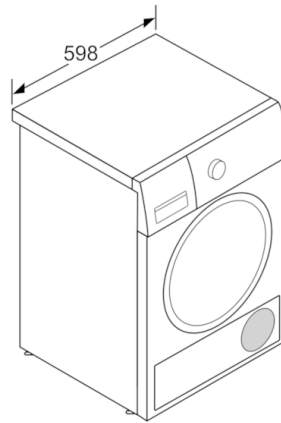

Technical Data

Built-in / Free-standing :	Free-standing
Removable top :	No
Door hinge :	Right reversible
Length electrical supply cord (cm) :	145.0
Height of removable worktop (mm) :	842
Dimensions of the product (mm) :	842 x 598 x 599
Net weight (kg) :	56.204
Fluorinated greenhouse gases :	No
Type of refrigerant :	R290
Hermetically sealed equipment :	Yes
Quantity of fluorinated gases (kg) :	0.149
EAN code :	4242002852232
Connection Rating (W) :	1000
Current (A) :	10
Voltage (V) :	220-240
Frequency (Hz) :	50
Approval certificates :	CE, VDE
Capacity cotton (kg) - NEW (2010/30/EC) :	9.0

Convenience

- 2 time-based programs
- Child-proof lock

Design

- TFT- Clear text display for easy use
- Illuminated control dial with integrated On-/Off mode
- LED drum interior light
- Glass door with 180 ° opening angle
- Large and easily accessible lint filter

Technical Information

**HomeProfessional, Heat pump tumble dryer,
9 kg
WTY877W0AU**

measurements in mm

measurements in mm