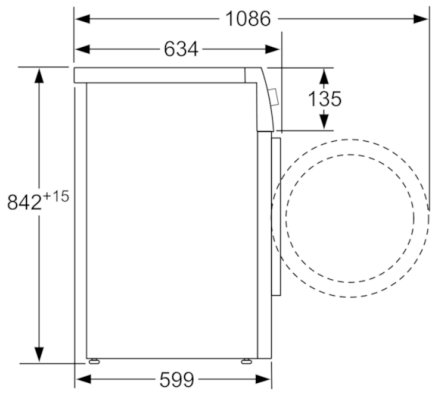

Technical Data

Built-in / Free-standing :	Free-standing
Removable top :	No
Door hinge :	Right reversible
Length electrical supply cord (cm) :	145.0
Height of removable worktop (mm) :	842
Dimensions of the product (mm) :	842 x 598 x 599
Net weight (kg) :	56.204
Fluorinated greenhouse gases :	No
Type of refrigerant :	R290
Hermetically sealed equipment :	Yes
Quantity of fluorinated gases (kg) :	0.149
EAN code :	4242002852232
Connection Rating (W) :	1000
Current (A) :	10
Voltage (V) :	220-240
Frequency (Hz) :	50
Approval certificates :	CE, VDE
Capacity cotton (kg) - NEW (2010/30/EC) :	9.0

Technical Information

**HomeProfessional, Heat pump tumble dryer,
9 kg
WTY877W0AU**

measurements in mm

measurements in mm