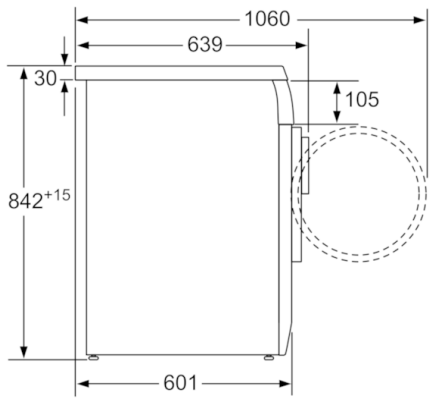

**Technical Data**

Built-in / Free-standing :	Free-standing
Removable top :	No
Door hinge :	Right
Length electrical supply cord (cm) :	145.0
Height of removable worktop (mm) :	842
Dimensions of the product (mm) :	842 x 598 x 599
Net weight (kg) :	40.432
EAN code :	4242002776866
Connection Rating (W) :	2800
Current (A) :	10
Voltage (V) :	220-240
Frequency (Hz) :	50
Approval certificates :	CE, VDE
Capacity cotton (kg) - NEW (2010/30/EC) :	8.0

### **Technical Information**

- Dimensions (H x W x D): 84.2 cm x 59.8 cm x 59.9 cm (65.2 cm including door handle)

**Serie | 4, Condenser tumble dryer, 8 kg  
WTB86200AU**

measurements in mm

measurements in mm