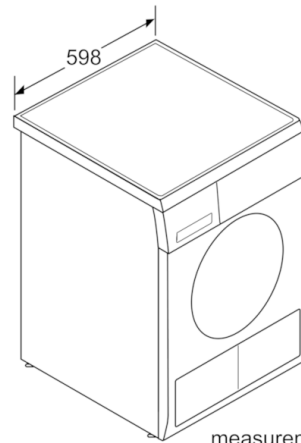

**Technical Data**

Built-in / Free-standing :	Free-standing
Removable top :	No
Door hinge :	Right
Length electrical supply cord (cm) :	145.0
Height of removable worktop (mm) :	842
Dimensions of the product (mm) :	842 x 598 x 599
Net weight (kg) :	40.432
EAN code :	4242002776866
Connection Rating (W) :	2800
Current (A) :	10
Voltage (V) :	220-240
Frequency (Hz) :	50
Approval certificates :	CE, VDE
Capacity cotton (kg) - NEW (2010/30/EC) :	8.0

### **Technical Information**

- Dimensions (H x W x D): 84.2 cm x 59.8 cm x 59.9 cm (65.2 cm including door handle)

**Serie | 4, Condenser tumble dryer, 8 kg  
WTB86200AU**

measurements in mm

measurements in mm