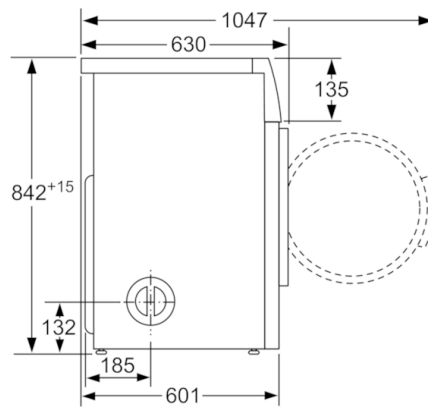

Technical Data

Built-in / Free-standing :	Free-standing
Removable top :	No
Door hinge :	Right
Length electrical supply cord (cm) :	145.0
Height of removable worktop (mm) :	842
Dimensions of the product (mm) :	842 x 598 x 601
Net weight (kg) :	33.033
EAN code :	4242002938387
Connection Rating (W) :	2000
Current (A) :	10
Voltage (V) :	220-240
Frequency (Hz) :	50
Approval certificates :	CE, VDE
Capacity cotton (kg) - NEW (2010/30/EC) :	7.0
Standard cotton programme :	Cotton cupboard dry
Energy efficiency class (2010/30/EC) :	C
Energy consumption electric dryer, full load - NEW (2010/30/EC) (kWh) :	4.10
Standard cotton programme time at full load (min) :	130
Energy consumption electric dryer, partial load - NEW (2010/30/EC) (kWh) :	2.40
Standard cotton programme time at partial load (min) :	80
Weighted annual energy consumption, electric dryer - NEW (2010/30/EC) (kWh) :	504.0
Weighted programme time (min) :	101

Technical Information

- Dimensions (H x W x D): 84.2 cm x 59.8 cm x 60.1 cm (63cm with door frame)

Serie | 4, vented tumble dryer, 7 kg
WTA74201AU

measurements in mm

measurements in mm