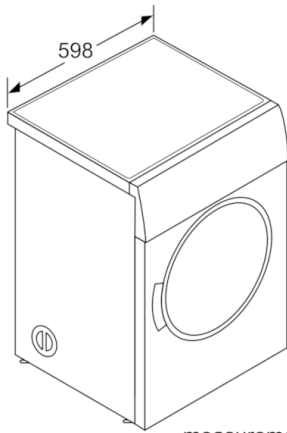

Technical Data

Built-in / Free-standing :	Free-standing
Removable top :	No
Door hinge :	Right
Length electrical supply cord (cm) :	145.0
Height of removable worktop (mm) :	842
Dimensions of the product (mm) :	842 x 598 x 601
Net weight (kg) :	33.033
EAN code :	4242002938387
Connection Rating (W) :	2000
Current (A) :	10
Voltage (V) :	220-240
Frequency (Hz) :	50
Approval certificates :	CE, VDE
Capacity cotton (kg) - NEW (2010/30/EC) :	7.0
Standard cotton programme :	Cotton cupboard dry
Energy efficiency class (2010/30/EC) :	C
Energy consumption electric dryer, full load - NEW (2010/30/EC) (kWh) :	4.10
Standard cotton programme time at full load (min) :	130
Energy consumption electric dryer, partial load - NEW (2010/30/EC) (kWh) :	2.40
Standard cotton programme time at partial load (min) :	80
Weighted annual energy consumption, electric dryer - NEW (2010/30/EC) (kWh) :	504.0
Weighted programme time (min) :	101

Technical Information

- Dimensions (H x W x D): 84.2 cm x 59.8 cm x 60.1 cm (63cm with door frame)

Serie | 4, vented tumble dryer, 7 kg
WTA74201AU

measurements in mm

measurements in mm