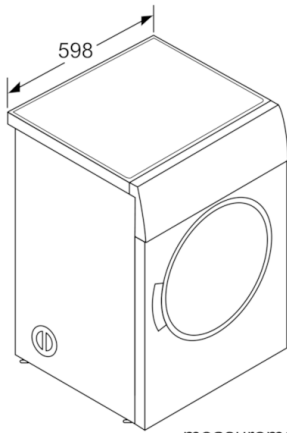

**Technical Data**

Built-in / Free-standing :	Free-standing
Removable top :	No
Door hinge :	Right
Length electrical supply cord (cm) :	145.0
Height of removable worktop (mm) :	842
Dimensions of the product (mm) :	842 x 598 x 601
Net weight (kg) :	33.232
EAN code :	4242002776842
Connection Rating (W) :	2000
Current (A) :	10
Voltage (V) :	220-240
Frequency (Hz) :	50
Approval certificates :	CE, VDE
Capacity cotton (kg) - NEW (2010/30/EC) :	7.0

### **Technical Information**

- Dimensions (H x W x D): 84.2 cm x 59.8 cm x 60.1 cm (63 cm including door handle)

**Serie | 4, vented tumble dryer, 7 kg  
WTA74200AU**

---

measurements in mm