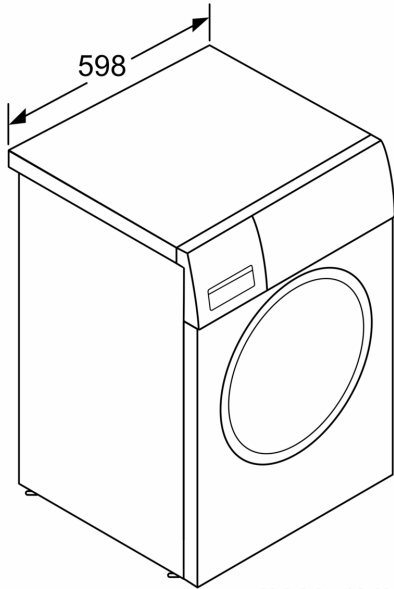

**Series 8, washing machine, front
loader, 8 kg, 1400 rpm
WAW28460AU**

---

measurements in mm