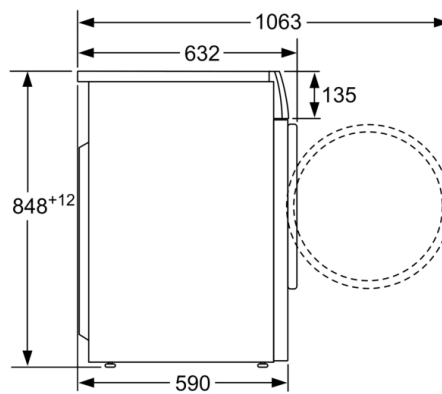

---

**Technical Data**

Built-in / Free-standing : Freestanding  
Height of removable worktop : 850 mm  
Dimensions of the product : 848 x 598 x 590 mm  
Height for building under : 850.00 mm  
Net weight : 80.895 kg  
Connection Rating : 2100 W  
Fuse protection : 10 A  
Voltage : 230 V  
Frequency : 50 Hz  
Approval certificates : Australia Standards, CE, VDE  
Length electrical supply cord : 150 cm  
Door hinge : Left  
Wheels : No  
EAN code : 4242005138746  
Capacity cotton - NEW (2010/30/EC) : 10.0 kg  
Energy efficiency rating : N/A  
Spin drying performance class : B  
Maximum spin speed : 1400 rpm  
Noise level washing : 49 dB(A) re 1 pW  
Noise level spinning : 74 dB(A) re 1 pW  
Installation typology : Freestanding

**Technical Information**

- Dimensions (H x W x D): 84.8 cm x 59.8 cm x 59.0 cm (63.2 cm with door frame)

**Capacity**

- Capacity: 10 kg

**Consumption rates**

- 5 Star energy rating
- 4.5 Star water rating (WELS)
- 86 litres water consumption per wash and 242 kWh energy consumption per year, based on the Cottons program with EcoPerfect and 60°C temperature setting, 1400 spin speed, and a cold water connection

measurements in mm