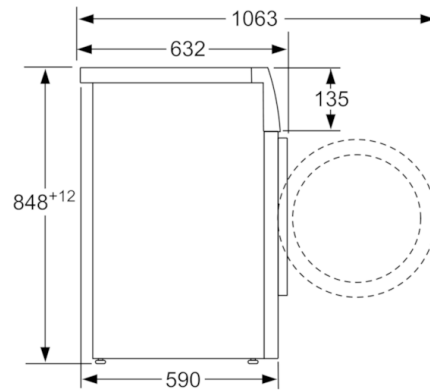

**Technical Data**

Built-in / Free-standing :	Free-standing
Height of removable worktop (mm) :	850
Dimensions of the product (mm) :	848 x 598 x 590
Net weight (kg) :	71.451
Connection Rating (W) :	2300
Current (A) :	10
Voltage (V) :	220-240
Frequency (Hz) :	50
Approval certificates :	CE, VDE
Length electrical supply cord (cm) :	160
Capacity cotton (kg) :	8.0
Washing performance class :	A
Total annual energy consumption (kWh) :	300.0
Water consumption (l) :	68
Door hinge :	Left
Wheels :	No
EAN code :	4242002960340
Capacity cotton (kg) - NEW (2010/30/EC) :	8.0
Energy consumption (kWh) :	0.83
Spin drying performance class :	B
Maximum spin speed (rpm) :	1200
Noise level washing (dB(A) re 1 pW) :	50
Noise level spinning (dB(A) re 1 pW) :	74
Installation typology :	Freestanding

**Safety**

- Advanced AquaStop™ 100% anti-flood protection system
- Child-proof lock

**Design**

- Large LED display screen to indicate: Programme status, Temperature and Spin Speed Selection, Remaining Time and 24 h End Time Delay, Load Recommendation and
- 32 cm porthole, 165° swing door for easy loading and unloading of laundry

**Technical Information**

- Dimensions (H x W x D): 84.8 cm x 59.8 cm x 59.0 cm (63.2 cm with door frame)

**Serie | 6, Washing machine, front loader, 8  
kg, 1200 rpm  
WAT24440AU**

measurements in mm

measurements in mm