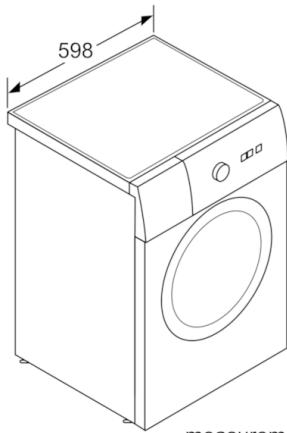

**Technical Data**

Built-in / Free-standing :	Free-standing
Height of removable worktop (mm) :	848
Dimensions of the product (mm) :	848 x 598 x 590
Net weight (kg) :	71.451
Connection Rating (W) :	2300
Current (A) :	10
Voltage (V) :	220-240
Frequency (Hz) :	50
Approval certificates :	Australia Standards, CE, VDE
Length electrical supply cord (cm) :	160
Capacity cotton (kg) :	8.0
Total annual energy consumption (kWh) :	315.0
Water consumption (l) :	68
Door hinge :	Left
Wheels :	No
EAN code :	4242002952758
Capacity cotton (kg) - NEW (2010/30/EC) :	8.0
Energy consumption (kWh) :	0.83
Spin drying performance class :	B
Maximum spin speed (rpm) :	1200
Noise level washing (dB(A) re 1 pW) :	50
Noise level spinning (dB(A) re 1 pW) :	74
Installation typology :	Freestanding

**Programmes**

- Cottons, Cottons+ Prewash, Easy-Care, Mix, Delicates/Silk, Wool, Drum Clean, Rinse/Freshen Up, Jeans/Dark Wash, Sportswear, Shirts, Kidswear , Super 15'/30'

**Technical Information**

- Maximum spin speed: 1200 (rpm)
- Dimensions (H x W x D): 84.8 cm x 59.8 cm x 59.0 cm (63.2 cm with door frame)
- 32 cm porthole, 165° swing door for easy loading and unloading of laundry
- Time delay to select end of time of your wash (1-24 hours) and time remaining indicator
- Reload function to pause machine operation for adding forgotten laundry items

**Safety**

- Advanced AquaSecure™ self-sealing hose to minimise risk of flooding
- Child-proof lock

**Serie | 6, Washing machine, front loader, 8  
kg, 1200 rpm  
WAT24220AU**

---

measurements in mm