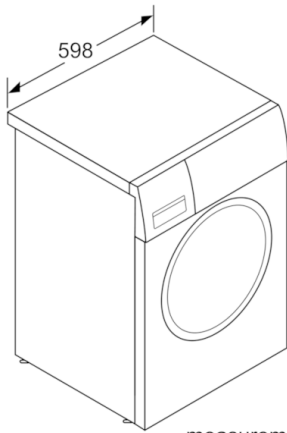

**Technical Data**

Built-in / Free-standing :	Free-standing
Height of removable worktop (mm) :	850
Dimensions of the product (mm) :	848 x 598 x 590
Net weight (kg) :	72.579
Connection Rating (W) :	2050
Current (A) :	10
Voltage (V) :	220
Frequency (Hz) :	50
Approval certificates :	CCC, CE, VDE
Length electrical supply cord (cm) :	120
Capacity cotton (kg) :	8.0
Total annual energy consumption (kWh) :	314.0
Water consumption (l) :	57
Door hinge :	Left
Wheels :	No
EAN code :	4242002853734
Spin drying performance class :	B
Maximum spin speed (rpm) :	1400
Installation typology :	Freestanding

**Convenience**

- Time delay (1 - 24 hours)
  - Time remain indicator
- Reload function

**Safety**

- AquaSecure™ anti-flood protection system
- Child lock

**Design**

- Touch control buttons for easy use
- Large LED-Display for programme status indication, max. spin speed, remaining time and 24 h end time delay and load recommendation
- 32 cm porthole with 165° opening door for easy loading and unloading of clothes

**Dimensions (HxWxD)**

- 85.0 cm x 60.0 cm x 59.0 cm

**Serie | 6, Washing machine, front loader, 8  
kg, 1400 rpm  
WAP28380AU**

---

measurements in mm