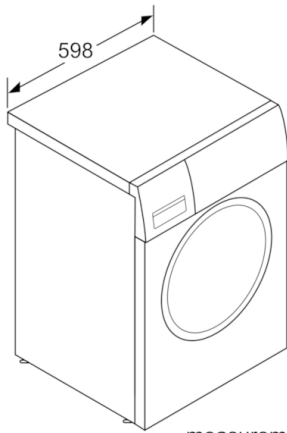

Serie | 4 Washing Machines

WAK24161AU

7 kg, 1200rpm, White

Automatic washing machine

measurements in mm