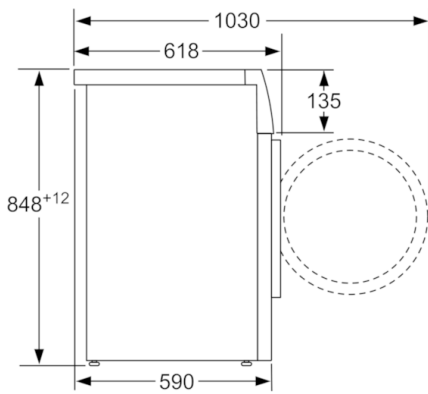

measurements in mm