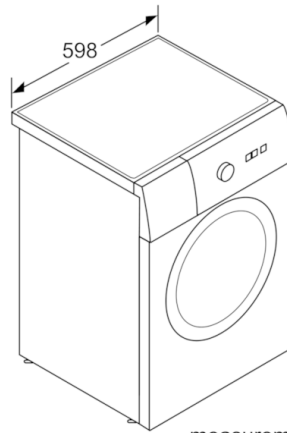

measurements in mm