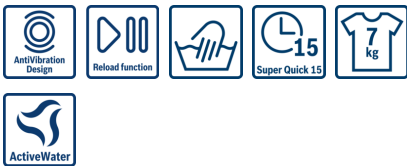

**Serie | 4**
**WAK24161AU  
7 kg, 1200rpm, White  
Automatic washing machine**

**7kg, 4 star Water and 4 star Energy rated washing machine**

- Conveniently freshen up lightly-soiled laundry in just 15 minutes with Super 15
- **ActiveWater™**: Pressure sensor that detects half-loads and cuts water intake accordingly
- SpeedPerfect frees up your time by getting your laundry done by up to 65% quicker
- 4 Star Energy Rating and 4 Star Water Rating reduces environmental impact, and cuts down on running costs.
- VarioDrum's breakthrough wave-droplet design provides a thorough yet gentle clean for fine textiles

**Technical Data**

Built-in / Free-standing :	Free-standing
Height of removable worktop (mm) :	843
Dimensions of the product (mm) :	850 x 600 x 600
Net weight (kg) :	71.451
Connection Rating (W) :	2300
Current (A) :	10
Voltage (V) :	220-240
Frequency (Hz) :	50
Approval certificates :	CE, VDE
Length electrical supply cord (cm) :	160
Capacity cotton (kg) :	7.0
Total annual energy consumption (kWh) :	264.0
Water consumption (l) :	72
Total annual water consumption (l) :	14400
Door hinge :	Left
Wheels :	No
EAN code :	4242002984940
Energy consumption (kWh) :	0.70
Spin drying performance class :	B
Maximum spin speed (rpm) :	1200
Installation typology :	Freestanding

#### Performance

- SpeedPerfect™: high performance programme which reduces wash cycle duration by up to 65%
- ActiveWater™: Pressure sensor that detects half-loads and cuts water intake accordingly
- VarioDrum's breakthrough wave-droplet design provides a thorough yet gentle clean for fine textiles
- AntiVibration Side Panels reduce vibrations and noise levels, making it extremely quiet during the spin cycle
- Foam detection system to remove excessive foam
- Maximum spin speed: 1200 (rpm)
- Time delay to select end of time of your wash (1-24 hours) and time remaining indicator
- Reload function to pause machine operation for adding forgotten laundry items
- End of cycle indicator