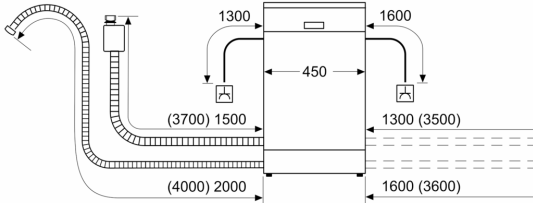

Maximum number of place settings: 10
 Water consumption in litres per cycle of the eco programme: ... 11.2 l
 Built-in / Free-standing: Free-standing
 Height of removable worktop: 30 mm
 Dimensions of the product (HxWxD): 845 x 450 x 600 mm
 Depth with open door 90 degree: 1155 mm
 Adjustable feet: Yes - all
 Maximum adjustability feet: 20 mm
 Adjustable plinth: Adjustable plinth
 Net weight: 35.4 kg
 Gross weight: 36.8 kg
 Connection rating: 2400 W
 Fuse protection: 10 A
 Voltage: 220-240 V
 Frequency: 50; 60 Hz
 Length electrical supply cord: 175.0 cm
 Plug type: AU plug
 Length inlet hose: 165 cm
 Length outlet hose: 205 cm
 EAN code: 4242005231515
 Installation typology: Free-standing with built under

Safety

- AquaStop™ Plus: Water supply device with lifetime anti-flood protection
- Child door lock

Product Dimensions (H x W x D)

- H: 845 mm x W: 450 mm x D: 600 mm

**Series 6, free-standing dishwasher,
45 cm, silver inox
SPS6IKI01A**

measurements in mm

⌚ socket
() values with extension kit