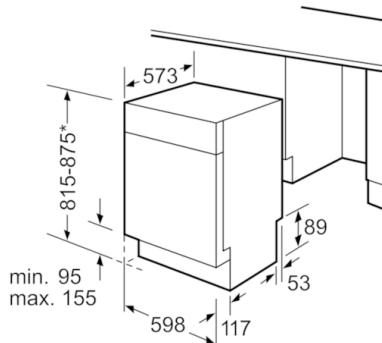

Technical Data

Water consumption (l) :	12.0
Built-in / Free-standing :	Built-in
Height of removable worktop (mm) :	0
Required niche size for installation (HxWxD) :	815-875 x 600 x 550
Depth with open door 90 degree (mm) :	1150
Adjustable feet :	Yes - front only
Maximum adjustability feet (mm) :	60
Net weight (kg) :	41.412
Gross weight (kg) :	44.0
Connection Rating (W) :	2400
Current (A) :	10
Voltage (V) :	220-240
Frequency (Hz) :	50; 60
Length electrical supply cord (cm) :	175
Plug type :	AU plug
Length inlet hose (cm) :	165
Length outlet hose (cm) :	190
EAN code :	4242002844152
Number of place settings :	15
Energy consumption (kWh) :	0.64
Reference programme :	Eco
Total cycle time of reference programme (min) :	170
Installation typology :	Built-under

Safety

- AquaStop™ Plus: Water supply device with lifetime anti-flood protection
- Child door lock
- 10 year rust-through warranty for the inner tub
- 2 year warranty

Dimensions

- 815-875 mm x 598 mm x 573 mm

**Serie | 8, Built-under dishwasher, 60 cm,
Stainless steel
SMU88TS01A**

measurements in mm

() Werte mit Verlängerungssatz

* Can be set using height-adjustable screw feet
Base height (when appliance height is 815) - 95 mm
Base height (when appliance height is 875) - 155 mm

measurements in mm