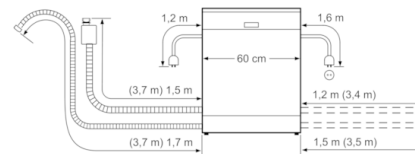

Safety

- AquaStop™ Plus: Water supply device with lifetime anti-flood protection
- Child door lock
- 10 year rust-through warranty for the inner tub
- 2 year warranty

Dimensions

- 815-875 mm x 598 mm x 573 mm

**Serie | 8, Built-under dishwasher, 60 cm,
Stainless steel
SMU88TS01A**

measurements in mm

() Werte mit Verlängerungssatz

* Can be set using height-adjustable screw feet
Base height (when appliance height is 815) - 95 mm
Base height (when appliance height is 875) - 155 mm