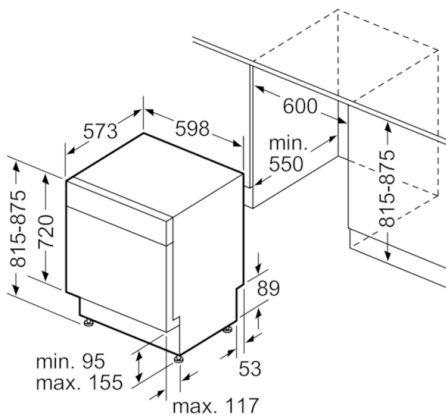

Technical Data

Water consumption (l) :	12.0
Built-in / Free-standing :	Built-in
Height of removable worktop (mm) :	0
Required niche size for installation (HxWxD) :	815-875 x 600 x 550
Depth with open door 90 degree (mm) :	1150
Adjustable feet :	Yes - front only
Maximum adjustability feet (mm) :	60
Net weight (kg) :	41.412
Gross weight (kg) :	44.0
Connection Rating (W) :	2400
Current (A) :	10
Voltage (V) :	220-240
Frequency (Hz) :	50; 60
Length electrical supply cord (cm) :	175
Plug type :	AU plug
Length inlet hose (cm) :	165
Length outlet hose (cm) :	190
EAN code :	4242002844152
Number of place settings :	15
Energy consumption (kWh) :	0.64
Reference programme :	Eco
Total cycle time of reference programme (min) :	170
Installation typology :	Built-under

Safety

- AquaStop™ Plus: Water supply device with lifetime anti-flood protection
- Child door lock
- 10 year rust-through warranty for the inner tub
- 2 year warranty

Dimensions

- 815-875 mm x 598 mm x 573 mm

**Serie | 8, Built-under dishwasher, 60 cm,
Stainless steel
SMU88TS01A**

measurements in mm

() Werte mit Verlängerungssatz

* Can be set using height-adjustable screw feet
Base height (when appliance height is 815) - 95 mm
Base height (when appliance height is 875) - 155 mm

measurements in mm