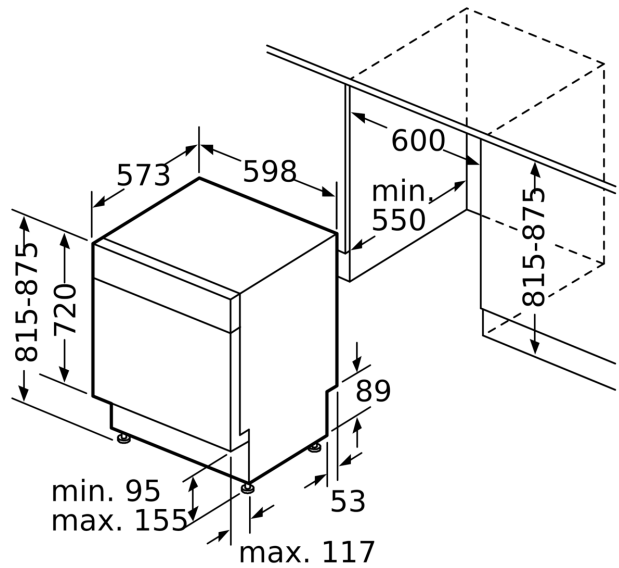

#### Product Dimensions (H x W x D)

- Height 815-875 mm x Width 598 mm x Depth 573 mm

**Series 4, built-under dishwasher, 60 cm, Stainless steel  
SMU4HVS01A**

measurements in mm

⏏ socket  
( ) values with extension kit

measurements in m