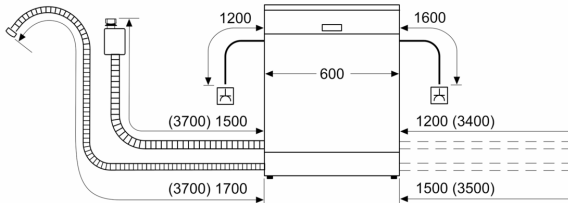

#### Product Dimensions (H x W x D)

- Height 815-875 mm x Width 598 mm x Depth 573 mm

**Series 4, built-under dishwasher, 60 cm, Stainless steel  
SMU4HVS01A**

measurements in mm

⏏ socket  
( ) values with extension kit