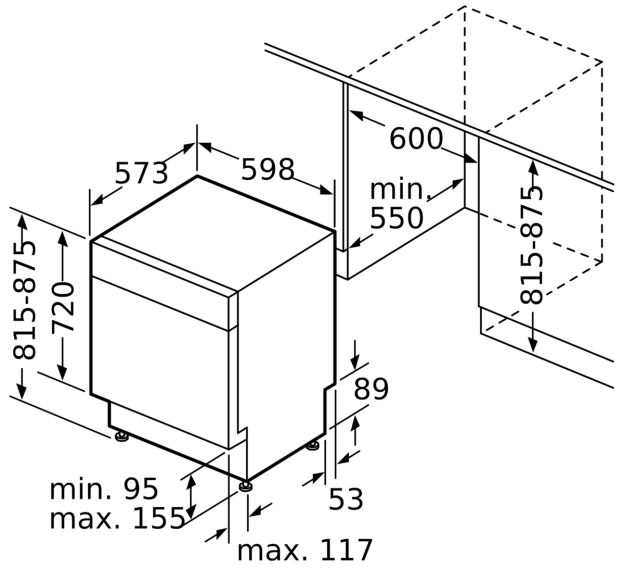

Maximum number of place settings: 14
 Water consumption in litres per cycle of the eco programme: ... 13.5 l
 Built-in / Free-standing: Built-in
 Height of removable worktop: 0 mm
 Required niche size for installation (HxWxD): 815-875 x 600 x 550 mm
 Depth with open door 90 degree: 1155 mm
 Adjustable feet: Yes - all from front
 Maximum adjustability feet: 60 mm
 Adjustable plinth: Both horizontal and vertical
 Net weight: 35.0 kg
 Gross weight: 36.9 kg
 Connection rating: 2400 W
 Fuse protection: 10 A
 Voltage: 220-240 V
 Frequency: 50; 60 Hz
 Length electrical supply cord: 175 cm
 Plug type: AU plug
 Length inlet hose: 165 cm
 Length outlet hose: 190 cm
 EAN code: 4242005284986
 Installation type: Built-under

Safety

- AquaStop™ Plus: Water supply device with lifetime anti-flood protection

Product Dimensions (H x W x D)

- H: 815-875 mm x W: 598 mm x D: 573 mm

Series 4, built-under dishwasher, 60 cm, Brushed steel anti-fingerprint SMU4HTS01A

measurements in mm

socket
() values with extension kit

measurements in m