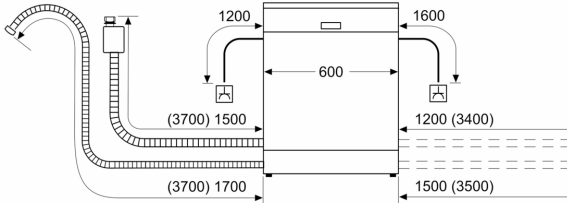

- 5 Spray levels for maximum water contact and optimum wash results
- 3 stage self-cleaning filter system: design that helps reduce the need to wash the filter and prevents blockages

Flexibility

- VarioFlex™ basket system
- RackmaticPlus™: 3-stage top basket can be adjusted to three height levels to maximise convenience
- Low friction wheels on bottom basket
- Rack Stopper to prevent derailing of bottom basket
- 2 foldable plate racks in top basket, Height of dishes in top basket - min/max 22,0 cm / 27,0 cm
- 4 foldable plate racks in bottom basket, Height of dishes in bottom basket - min/max 25.0 cm / 30.0 cm
- Moveable cutlery basket in lower basket
- 2 foldable plate racks in top basket

Safety

- AquaStop™ Plus: Water supply device with lifetime anti-flood protection

Product Dimensions (H x W x D)

- H: 815-875 mm x W: 598 mm x D: 573 mm

Series 4, built-under dishwasher, 60 cm, Brushed steel anti-fingerprint SMU4HTS01A

measurements in mm

socket
() values with extension kit

measurements in m