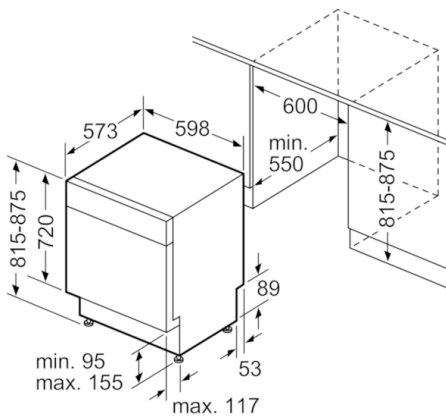

Technical Data

Water consumption (l) :	13.4
Built-in / Free-standing :	Built-in
Height of removable worktop (mm) :	0
Required niche size for installation (HxWxD) :	815-875 x 600 x 550
Depth with open door 90 degree (mm) :	1155
Adjustable feet :	Yes - front only
Maximum adjustability feet (mm) :	60
Net weight (kg) :	34.795
Gross weight (kg) :	37.0
Connection Rating (W) :	2400
Current (A) :	10
Voltage (V) :	220-240
Frequency (Hz) :	50; 60
Length electrical supply cord (cm) :	175
Plug type :	AU plug
Length inlet hose (cm) :	165
Length outlet hose (cm) :	190
EAN code :	4242002992679
Number of place settings :	14
Energy consumption (kWh) :	0.62
Reference programme :	Eco
Total cycle time of reference programme (min) :	150
Noise level (dB) :	46
Installation typology :	Built-under

Safety

- AquaStop™ Plus: Water supply device with lifetime anti-flood protection
- Child door lock
- Button child lock

2 year warranty

Dimensions

- 815-875 mm x 598 mm x 573 mm

**Serie | 4, Built-under dishwasher, 60 cm,
Stainless steel
SMU46GS01A**