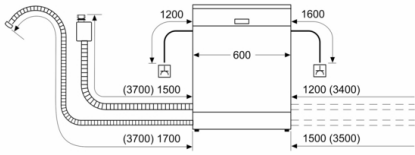

Safety

- AquaStop™ Plus: Water supply device with lifetime anti-flood protection
- Child door lock

Product Dimensions (H x W x D)

- H: 845 mm x W: 600 mm x D: 600 mm

**Serie | 4, free-standing dishwasher, 60 cm,
Stainless Steel
SMS4HTI01A**

measurements in mm

socket
() values with extension kit