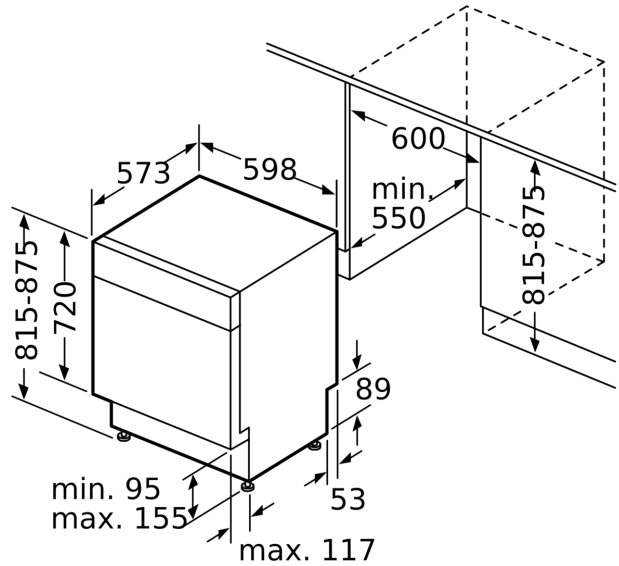

Maximum number of place settings: 15
 Water consumption in litres per cycle of the eco programme: ... 12.2 l
 Built-in / Free-standing: Built-in
 Height of removable worktop: 0 mm
 Dimensions of the product (HxWxD): 815 x 598 x 573 mm
 Min. required niche size for installation (HxWxD): 815-875 x 600 x 550 mm
 Depth with open door 90 degree: 1150 mm
 Adjustable feet: Yes - all from front
 Maximum adjustability feet: 60 mm
 Adjustable plinth: Adjustable plinth
 Net weight: 38.1 kg
 Gross weight: 40.0 kg
 Connection rating: 2400 W
 Fuse protection: 10 A
 Voltage: 220-240 V
 Frequency: 50; 60 Hz
 Length electrical supply cord: 175.0 cm
 Plug type: AU plug
 Length inlet hose: 165 cm
 Length outlet hose: 190 cm
 EAN code: 4242005288229
 Installation typology: Built-under

Safety

- AquaStop™ Plus: Water supply device with lifetime anti-flood protection
- Child door lock

Product Dimensions (H x W x D)

- Height 815-875 mm x Width 598 mm x Depth 573 mm

**Series 6, built-under dishwasher, 60 cm, Stainless steel
SMP66MX04A**

measurements in mm

socket
() values with extension kit

measurements in m