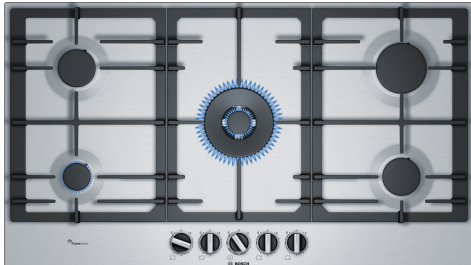

**Series 6, Gas cooktop, 90 cm,
Stainless steel
PCR9A5B90A**

HEZ211310 Simmer cap
HEZ298105 Simmer plate

**The stainless-steel gas cooktop with
FlameSelect: achieve perfect cooking
results thanks to nine precisely defined
power levels.**

- **FlameSelect:** adjust the gas flame precisely using nine defined levels.
- **Dual flame power burner with two heat options, quickly boil water or maintain a precise simmer.**
- **Continuous cast-iron pan support: for high firmness and stability of cookware.**
- **Sword knobs: for an ergonomic control.**
- **Surface colour: elegant stainless-steel design.**

Product name/family:gas hob w integrated controls
 Built-in / Free-standing: Built-in
 Energy input:Gas
 Total number of positions that can be used at the same time: 5
 Type of control setting devices:Sword knobs
 Min. required niche size for installation (HxWxD):45 x 850-852 x 490-502 mm
 Width of the appliance:915 mm
 Dimensions (HxWxD): 53 x 915 x 520 mm
 Dimensions of the packed product (HxWxD): ... 165 x 1116 x 659 mm
 Net weight: 16.9 kg
 Gross weight: 19.1 kg
 Residual heat indicator: without
 Location of control panel: Front
 Basic surface material: Stainless steel
 Color of surface: Stainless steel
 Length electrical supply cord: 100.0 cm
 EAN code:4242002914527
 Gas connection rating: 12500 W
 Fuse protection:3 A
 Voltage: 220-240 V
 Frequency: 50; 60 Hz

Series 6, Gas cooktop, 90 cm, Stainless steel PCR9A5B90A

**The stainless-steel gas cooktop with
FlameSelect: achieve perfect cooking
results thanks to nine precisely defined
power levels.**

Design

- Stainless steel
- Enamelled cast-iron trivets with rubber feet