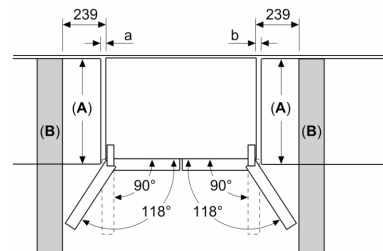

Freezer Compartment

- Freezer: 2 transparent drawers with telescopic rails
- Ice cube tray

Dimensions

- Dimensions (H x W x D): 1830 mm x 905 mm x 731 mm

Technical Information

- 4 wheels for easier transport, 3 of them height adjustable.
- Voltage 220 - 240 V

Accessories

- 3 x egg tray, 1 x ice cube tray

Comfort

- To achieve the declared energy consumption, the attached distanceholders have to be used. As a result, the appliance depth increases by about 3.5 cm. The appliance used without the distance holder is fully functional, but has a slightly higher energy consumption.

**Series 6, French Door Bottom
freezer, multi door, 183 x 90.5 cm,
Black stainless steel
KFN96AXEAA**

Measurements in mm

A: Front is adjustable 1830–1847 mm, with front levelling feet fully extended

Measurements in mm

A: Front is adjustable 1830–1847 mm, with front levelling feet fully extended

B: Add 25 mm for fixed spacers on back

Measurements in mm

Measurements in mm

A	a	b
≤ 600	0	0
600 < A ≤ 650	45	45
650 < A ≤ 700	60	60
> 700	239	239