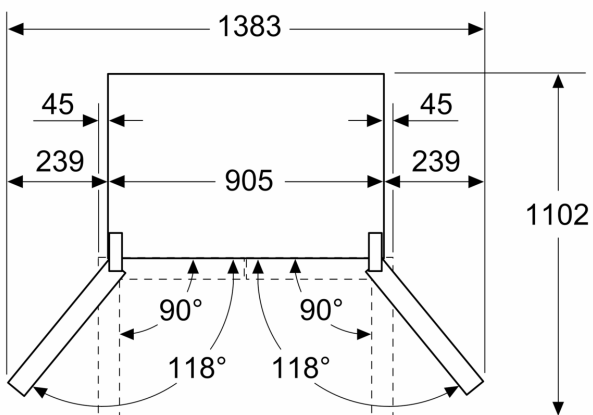

Freezer Compartment

- Freezer: 2 transparent drawers with telescopic rails
- Ice cube tray

Dimensions

- Dimensions (H x W x D): 1830 mm x 905 mm x 731 mm

Technical Information

- 4 wheels for easier transport, 3 of them height adjustable.
- Voltage 220 - 240 V

Accessories

- 3 x egg tray, 1 x ice cube tray

Comfort

- To achieve the declared energy consumption, the attached distanceholders have to be used. As a result, the appliance depth increases by about 3.5 cm. The appliance used without the distance holder is fully functional, but has a slightly higher energy consumption.

**Series 6, French Door Bottom
freezer, multi door, 183 x 90.5 cm,
Black stainless steel
KFN96AXEAA**

Measurements in mm

A: Front is adjustable 1830–1847 mm, with front levelling feet fully extended

Measurements in mm

A: Front is adjustable 1830–1847 mm, with front levelling feet fully extended

B: Add 25 mm for fixed spacers on back

Measurements in mm

Measurements in mm

A	a	b
≤ 600	0	0
600 < A ≤ 650	45	45
650 < A ≤ 700	60	60
> 700	239	239