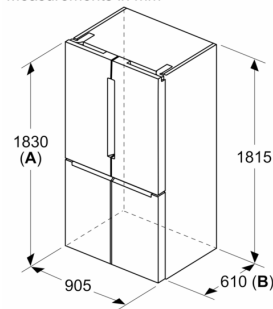

Freezer Compartment

- Freezer: 2 transparent drawers with telescopic rails
- Ice cube tray

Dimensions

- Dimensions (H x W x D): 1830 mm x 905 mm x 731 mm

Technical Information

- 4 wheels for easier transport, 3 of them height adjustable.
- Voltage 220 - 240 V

Accessories

- 3 x egg tray, 1 x ice cube tray

Comfort

- To achieve the declared energy consumption, the attached distanceholders have to be used. As a result, the appliance depth increases by about 3.5 cm. The appliance used without the distance holder is fully functional, but has a slightly higher energy consumption.

**Series 6, French Door Bottom
freezer, multi door, 183 x 90.5 cm,
Black stainless steel
KFN96AXEAA**

Measurements in mm

A: Front is adjustable 1830–1847 mm, with front levelling feet fully extended

Measurements in mm