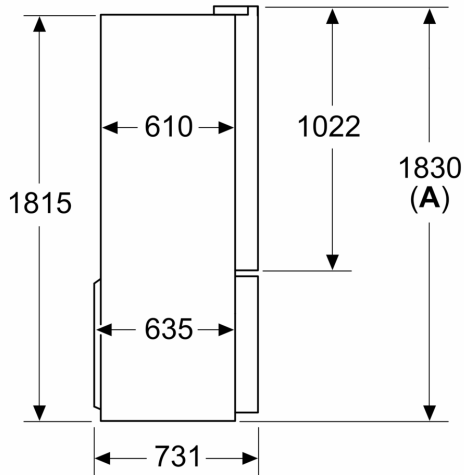

Freezer Compartment

- Freezer: 2 transparent drawers with telescopic rails
- Ice cube tray

Dimensions

- Dimensions (H x W x D): 1830 mm x 905 mm x 731 mm

Technical Information

- 4 wheels for easier transport, 3 of them height adjustable.
- Voltage 220 - 240 V

Accessories

- 3 x egg tray, 1 x ice cube tray

Comfort

- To achieve the declared energy consumption, the attached distanceholders have to be used. As a result, the appliance depth increases by about 3.5 cm. The appliance used without the distance holder is fully functional, but has a slightly higher energy consumption.

**Series 6, French Door Bottom
freezer, multi door, 183 x 90.5 cm,
Black stainless steel
KFN96AXEAA**

Measurements in mm

A: Front is adjustable 1830–1847 mm, with front levelling feet fully extended

Measurements in mm