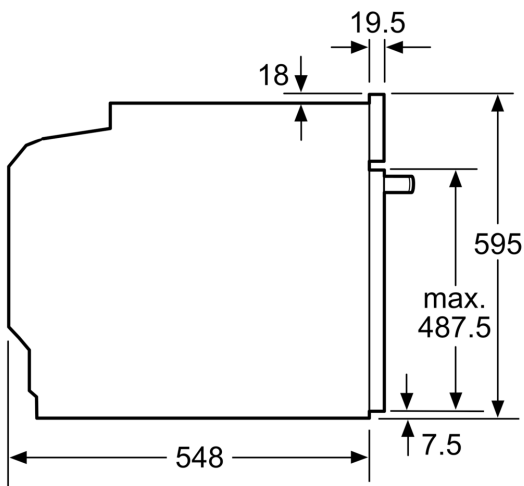

- function, Residual heat indicator, Start button, Door contact switch
- Quadruple glazed CoolTouch door

Technical Info

- Length of mains cable: 120 cm
- Nominal voltage: 220 - 240 V
- Total connected load electric: 3.6 KW

Dimensions

- Appliance dimensions (HxWxD): 595 mm x 594 mm x 548 mm
- Installation dimensions (HxWxD): 585 mm - 595 mm x 560 mm - 568 mm x 550 mm
- Please reference the built-in dimensions provided in the installation drawing

Measurements in mm

- A: 19.5 mm
- B: Space for appliance connection
320 x 115 mm
- C: Ventilation space in the base \geq
200 cm²

**Installing two appliances on top of each other
Air exchange**

A: Air inlet \geq 200 cm²

measurements in mm

If the appliance will be installed underneath a hob, the following worktop thicknesses (including substructure if necessary) must be taken into account.

| Hob type | min. worktop thickness | |
|----------------------------|------------------------|-------|
| | fitted | flush |
| Induction hob | 37 mm | 38 mm |
| Full surface Induction hob | 47 mm | 48 mm |
| Gas hob | 30 mm | 38 mm |
| Electric hob | 27 mm | 30 mm |