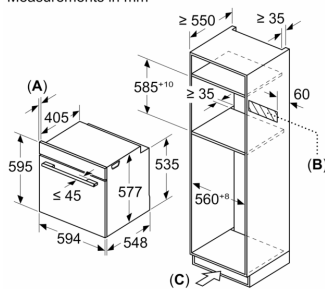

Dimensions

- Appliance dimensions (HxWxD): 595 mm x 594 mm x 548 mm
- Installation dimensions (HxWxD): 585 mm - 595 mm x 560 mm - 568 mm x 550 mm
- Please reference the built-in dimensions provided in the installation drawing

Accessories

- 1 x Air Fry & Grill tray, 2 x combination grid, 1 x universal pan

Safety and Environment

- Electronic door lock, Child lock, Automatic safety switch off

**Series 8, Built-in oven with
microwave function, 60 x 60 cm,
Black
HMG7761B1A**

Measurements in mm

- A: 19.5 mm
- B: Space for appliance connection
320 x 115 mm
- C: Ventilation space in the base \geq
200 cm²

**Installing two appliances on top of each other
Air exchange**

A: Air inlet \geq 200 cm²

measurements in mm

If the appliance will be installed underneath a hob, the following worktop thicknesses (including substructure if necessary) must be taken into account.

| Hob type | min. worktop thickness | |
|----------------------------|------------------------|-------|
| | fitted | flush |
| Induction hob | 37 mm | 38 mm |
| Full surface Induction hob | 47 mm | 48 mm |
| Gas hob | 30 mm | 38 mm |
| Electric hob | 27 mm | 30 mm |