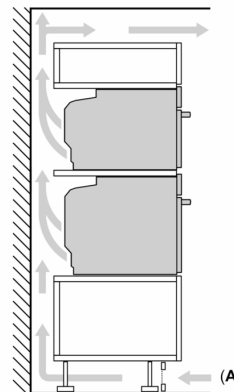

Dimensions

- Appliance dimensions (HxWxD): 595 mm x 594 mm x 548 mm
- Installation dimensions (HxWxD): 585 mm - 595 mm x 560 mm - 568 mm x 550 mm
- Please reference the built-in dimensions provided in the installation drawing

Accessories

- 1 x Air Fry & Grill tray, 2 x combination grid, 1 x universal pan

Safety and Environment

- Electronic door lock, Child lock, Automatic safety switch off

**Series 8, Built-in oven with
microwave function, 60 x 60 cm,
Black
HMG7761B1A**

Measurements in mm

- A: 19.5 mm
- B: Space for appliance connection
320 x 115 mm
- C: Ventilation space in the base \geq
200 cm²

**Installing two appliances on top of each other
Air exchange**

A: Air inlet \geq 200 cm²

measurements in mm

If the appliance will be installed underneath a hob, the following worktop thicknesses (including substructure if necessary) must be taken into account.

| Hob type | min. worktop thickness | |
|----------------------------|------------------------|-------|
| | fitted | flush |
| Induction hob | 37 mm | 38 mm |
| Full surface Induction hob | 47 mm | 48 mm |
| Gas hob | 30 mm | 38 mm |
| Electric hob | 27 mm | 30 mm |