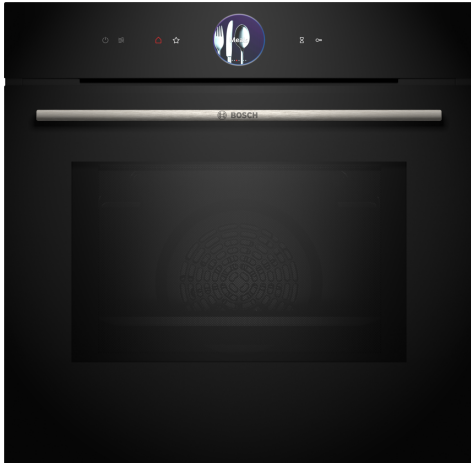

Series 8, Built-in oven with microwave function, 60 x 60 cm, Black HMG7761B1A

HEZ327000 Pizza stone, HEZ531010 Baking tray, non-stick ceramic coated, HEZ532010 Universal pan, non-stick ceramic coated, HEZ617000 Pizza pan, enamelled, HEZ629070 Air Fry & Grill tray, HEZ631070 Baking tray, enamelled, HEZ632070 Multipurpose pan, enamelled, HEZ633001 Lid for professional pan, enamelled, HEZ633070 Professional pan, enamelled, HEZ633073 Professional pan, enamelled, HEZ634000 Baking and roasting grid (standard), HEZ635001 AirFry & Grill Set, HEZ636000 Glass pan, HEZ660060 Strip, HEZ664000 Baking and roasting grid (steam), HEZ915003 Glass roasting dish, 5,4 L

The built-in microwave oven with Digital Control Ring and TFT-touchdisplay: you get delicious baked and roasted foods in a very short time. Home Connect for control via the App.

- **TFT Touch Display Plus:** control with an innovative Digital Control Ring and enlarged TFT touchscreen
- **Air Fry Function with tray:** for perfectly fried foods, such as vegetables and chips.
- **Pyrolytic self-cleaning:** automatically cleans the oven, just wipe out the ash.
- **Crisp Function:** for an even crispier finish.
- **Inverter Magnetron:** constant microwave power for heating food gradually.

Series 8, Built-in oven with microwave function, 60 x 60 cm, Black HMG7761B1A

The built-in microwave oven with Digital Control Ring and TFT-touchdisplay: you get delicious baked and roasted foods in a very short time. Home Connect for control via the App.