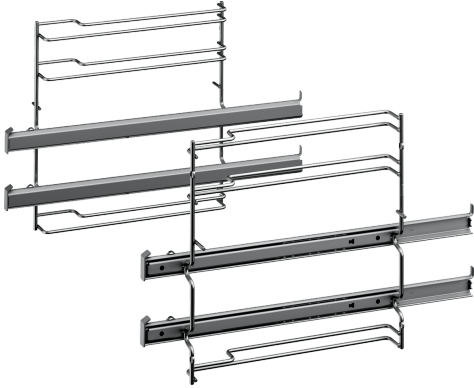

Extension rails, 2-level HEZ538200

- With pull-out rails on shelf levels 2 and 3, baking accessories can
- be pulled out of the oven without tipping.

Dimensions of the packed product (HxWxD): 85 x 305 x 410 mm
Pallet dimensions: 77.0 x 80.0 x 120.0
Standard number of units per pallet: 48
Net weight: 1.4 kg
Gross weight: 1.7 kg
EAN code: 4242005054442