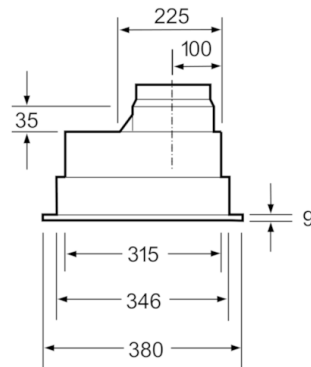

Technical Data

Typology :	Traditional
Approval certificates :	Australia Standards, VDE
Length electrical supply cord (cm) :	130
Required niche size for installation (HxWxD) :	255mm x 500mm x 350mm
Minimum distance above an electric hob :	650
Minimum distance above a gas hob :	650
Net weight (kg) :	7.439
Type of control :	mechanical
Maximum output air extraction (m ³ /h) :	420
Boost position output recirculating (m ³ /h) :	430
Maximum output recirculating air (m ³ /h) :	320
Boost position air extraction (m ³ /h) :	650
Number of lights :	2
Noise level (dB) :	59
Diameter of air outlet (mm) :	150 / 120
Grease filter material :	Washable aluminium
EAN code :	4242002527093
Connection Rating (W) :	240
Voltage (V) :	220-240
Frequency (Hz) :	50
Plug type :	AU plug
Installation typology :	Built-in

Comfort & Convenience

- Dishwasher safe metal grease filters
- On / Off indicator lights
- 2 x 20W halogen lights
- Power rating: 240 W

Dimensions (HxWxD)

- Dimensions recirculating (HxWxD): 255-255 x 530 x 380 mm
- Dimensions exhaust air (HxWxD): 255-255 x 530 x 380 mm
- 120 or 150 mm tube connection diameter
- Electrical cable length 1.3 m

**Serie | 4, Canopy cooker hood, 53 cm, Silver metallic
DHL555BAU**

measurements in mm

measurements in mm

measurements in mm