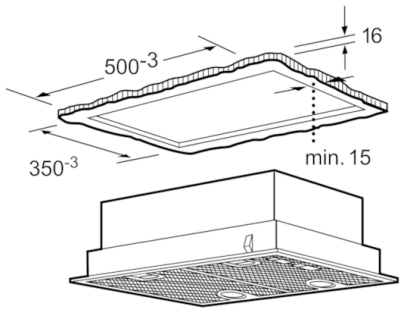

Technical Data

Typology :	Traditional
Approval certificates :	Australia Standards, VDE
Length electrical supply cord (cm) :	130
Required niche size for installation (HxWxD) :	255mm x 500mm x 350mm
Minimum distance above an electric hob :	650
Minimum distance above a gas hob :	650
Net weight (kg) :	7.439
Type of control :	mechanical
Maximum output air extraction (m ³ /h) :	420
Boost position output recirculating (m ³ /h) :	430
Maximum output recirculating air (m ³ /h) :	320
Boost position air extraction (m ³ /h) :	650
Number of lights :	2
Noise level (dB) :	59
Diameter of air outlet (mm) :	150 / 120
Grease filter material :	Washable aluminium
EAN code :	4242002527093
Connection Rating (W) :	240
Voltage (V) :	220-240
Frequency (Hz) :	50
Plug type :	AU plug
Installation typology :	Built-in

Design

- Appliance colour: Steel body, metallic finish

Power and Mode of Operation

- 3 power settings plus intensive setting
- Extraction rate according to EN 61591 ø 15 cm:
max. Normal use 420 m³/h
Intensive 650 m³/h
- Ducted and recirculated-air operation
- Accessories required for recirculation mode: Charcoal filter
- Sliding switch control controls for power and light
- Powerful twin motor
- Noise min./max. Normal Level: 41/59 dB
Noise max. Intensive setting: 69 dB

Comfort & Convenience

- Dishwasher safe metal grease filters
- On / Off indicator lights
- 2 x 20W halogen lights
- Power rating: 240 W

Dimensions (HxWxD)

- Dimensions recirculating (HxWxD): 255-255 x 530 x 380 mm
- Dimensions exhaust air (HxWxD): 255-255 x 530 x 380 mm
- 120 or 150 mm tube connection diameter
- Electrical cable length 1.3 m

**Serie | 4, Canopy cooker hood, 53 cm, Silver metallic
DHL555BAU**

measurements in mm

measurements in mm

measurements in mm