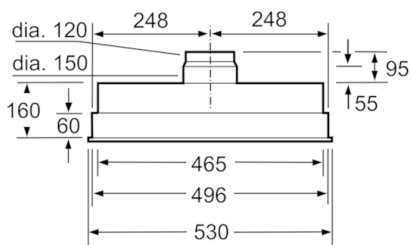

Technical Data

Typology :	Traditional
Approval certificates :	Australia Standards, VDE
Length electrical supply cord (cm) :	130
Required niche size for installation (HxWxD) :	255mm x 500mm x 350mm
Minimum distance above an electric hob :	650
Minimum distance above a gas hob :	650
Net weight (kg) :	7.439
Type of control :	mechanical
Maximum output air extraction (m ³ /h) :	420
Boost position output recirculating (m ³ /h) :	430
Maximum output recirculating air (m ³ /h) :	320
Boost position air extraction (m ³ /h) :	650
Number of lights :	2
Noise level (dB) :	59
Diameter of air outlet (mm) :	150 / 120
Grease filter material :	Washable aluminium
EAN code :	4242002527093
Connection Rating (W) :	240
Voltage (V) :	220-240
Frequency (Hz) :	50
Plug type :	AU plug
Installation typology :	Built-in

Comfort & Convenience

- Dishwasher safe metal grease filters
- On / Off indicator lights
- 2 x 20W halogen lights
- Power rating: 240 W

Dimensions (HxWxD)

- Dimensions recirculating (HxWxD): 255-255 x 530 x 380 mm
- Dimensions exhaust air (HxWxD): 255-255 x 530 x 380 mm
- 120 or 150 mm tube connection diameter
- Electrical cable length 1.3 m

**Serie | 4, Canopy cooker hood, 53 cm, Silver metallic
DHL555BAU**

measurements in mm

measurements in mm

measurements in mm