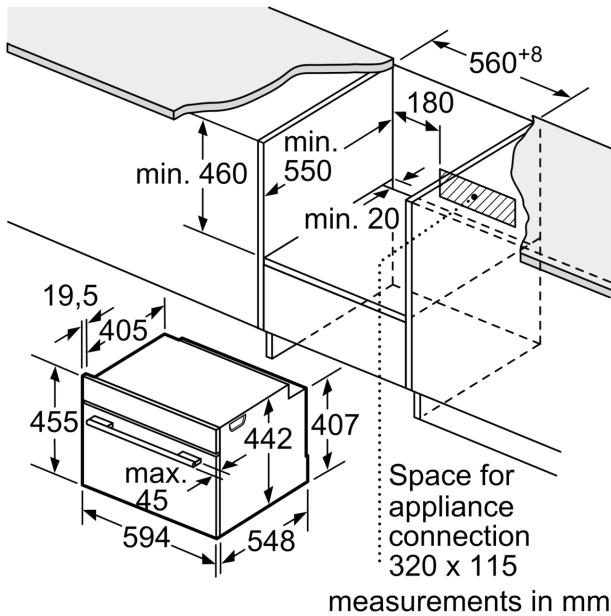

- Nominal voltage: 220 - 240 V
- Total connected load electric: 3.6 KW

Dimensions

- Appliance dimensions (HxWxD): 455 mm x 594 mm x 548 mm
- Installation dimensions (HxWxD): 450 mm - 455 mm x 560 mm - 568 mm x 550 mm
- Please reference the built-in dimensions provided in the installation drawing

Technical Info

- Length of mains cable: 150 cm

**Series 8, Built-in compact oven with
microwave function, 60 x 45 cm,
Black
CMG7241B1A**

Measurements in mm

- A: 19.5 mm
- B: Space for appliance connection
320 x 115 mm
- C: Ventilation space in the base \geq
200 cm²

**Installing two appliances on top of each
other
Air exchange**

A: Air inlet \geq 200 cm²

Installation with a hob.

If the compact appliance will be installed underneath a hob, the following worktop thicknesses (including substructure if necessary) must be taken into account.

measurements in mm

Hob type	min. worktop thickness	
	fitted	flush
Induction hob	42 mm	43 mm
Full surface Induction hob	52 mm	53 mm
Gas hob	32 mm	43 mm
Electric hob	32 mm	35 mm