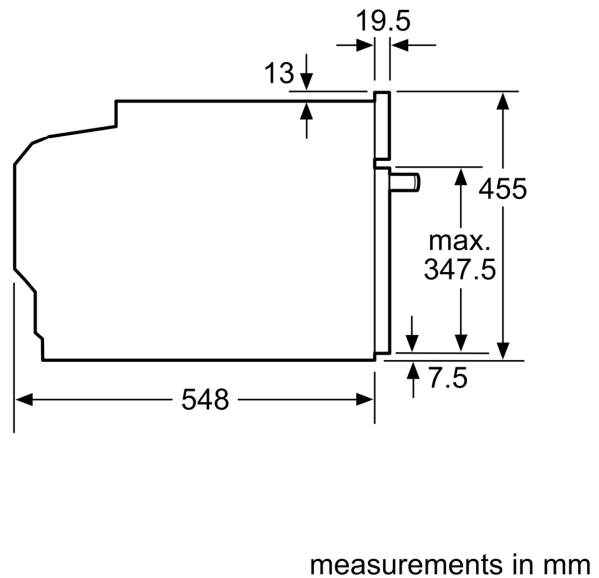

**Series 8, Built-in compact oven with
microwave function, 60 x 45 cm,
Black
CMG7241B1A**

Measurements in mm

- A: 19.5 mm
- B: Space for appliance connection
  320 x 115 mm
- C: Ventilation space in the base $\geq$
  200 cm²

**Installing two appliances on top of each
other
Air exchange**

A: Air inlet $\geq$ 200 cm²