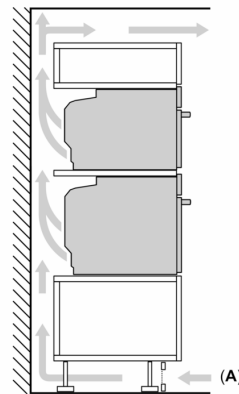

Hook-in racks / rails

- Number of shelf levels: 3

Design

- Cavity inner surface: enamel
- Touch control
- Digital Control Ring

Cleaning

- Cleaning Assistance (HydroClean program)

Convenience

- TFT-touchdisplay
- Automatic temperature proposal, Residual heat indicator, Actual temperature display
- Air Fry Function
- Bosch Assist - a menu of dishes for automatic cooking
- HomeConnect
- Oven Assistant with Voice Control
- Drop down door
- Oven door with SoftOpen and SoftClose door
- Integrated cooling fan
- LED light
- Electronic clock/timer with end time programming

Technical Info

- Length of mains cable: 150 cm

**Series 8, Built-in compact oven with
microwave function, 60 x 45 cm,
Black
CMG7241B1A**

Measurements in mm

- A: 19.5 mm
- B: Space for appliance connection
320 x 115 mm
- C: Ventilation space in the base \geq
200 cm²

**Installing two appliances on top of each
other
Air exchange**

A: Air inlet \geq 200 cm²

Installation with a hob.

If the compact appliance will be installed underneath a hob, the following worktop thicknesses (including substructure if necessary) must be taken into account.

measurements in mm

Hob type	min. worktop thickness	
	fitted	flush
Induction hob	42 mm	43 mm
Full surface Induction hob	52 mm	53 mm
Gas hob	32 mm	43 mm
Electric hob	32 mm	35 mm