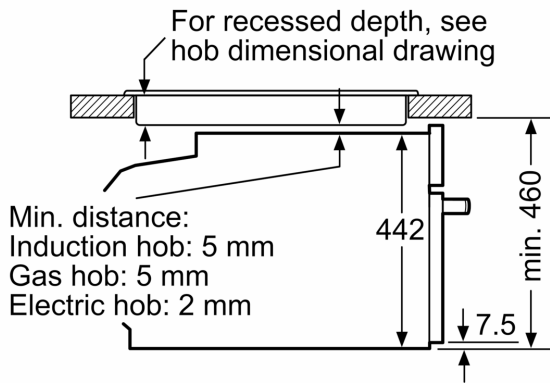

Technical Info

- Length of mains cable: 150 cm

**Series 8, Built-in compact oven with
microwave function, 60 x 45 cm,
Black
CMG7241B1A**

Measurements in mm

- A: 19.5 mm
- B: Space for appliance connection
320 x 115 mm
- C: Ventilation space in the base \geq
200 cm²

**Installing two appliances on top of each
other
Air exchange**

A: Air inlet \geq 200 cm²

Installation with a hob.

If the compact appliance will be installed underneath a hob, the following worktop thicknesses (including substructure if necessary) must be taken into account.

measurements in mm

Hob type	min. worktop thickness	
	fitted	flush
Induction hob	42 mm	43 mm
Full surface Induction hob	52 mm	53 mm
Gas hob	32 mm	43 mm
Electric hob	32 mm	35 mm