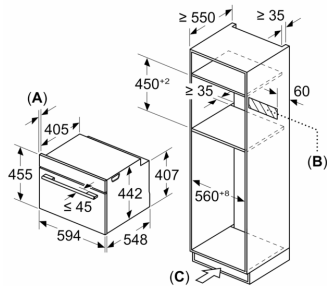

- Nominal voltage: 220 - 240 V
- Total connected load electric: 3.6 KW

Dimensions

- Appliance dimensions (HxWxD): 455 mm x 594 mm x 548 mm
- Installation dimensions (HxWxD): 450 mm - 455 mm x 560 mm - 568 mm x 550 mm
- Please reference the built-in dimensions provided in the installation drawing

Technical Info

- Length of mains cable: 150 cm

**Series 8, Built-in compact oven with
microwave function, 60 x 45 cm,
Black
CMG7241B1A**

Measurements in mm

- A: 19.5 mm
- B: Space for appliance connection
320 x 115 mm
- C: Ventilation space in the base \geq
200 cm²