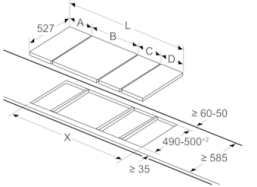

Serie | 8, Domino-Kochfeld, Gas, 30 cm, Glaskeramik PRB3A6D70D

measurements in mm

When installing two Domino units right next to a hob, two assembly kits (HEZ394301) are required.

measurements in mm

When installing two or more Domino units side-by-side, one or more assembly kits are required (2 units = 1 assembly kit, 3 units = 2 assembly kits, etc.).

Maße in mm
Domino-Kombinationsmöglichkeiten mit entsprechenden Geräte- und Ausschnittmaßen

Breitentyp:
Gerätebreite:

	A	B	C	D	L	X		
2x30	306	306	-	-			612	576
1x30, 1x40	306	396	-	-			702	666
1x30, 1x60	306	606	-	-			912	876
1x30, 1x70*	306	710	-	-			1016	980
1x30, 1x80	306	816	-	-			1122	1086
1x30, 1x90	306	916	-	-			1222	1186
2x40	396	396	-	-			792	756
1x40, 1x60	396	606	-	-			1002	966
1x40, 1x70*	396	710	-	-			1106	1070
1x40, 1x80	396	816	-	-			1212	1176
1x40, 1x90	396	916	-	-			1312	1276
3x30	306	306	306	-			918	882
2x30, 1x40	306	306	396	-			1008	972
2x30, 1x60	306	306	606	-			1218	1182
2x30, 1x70*	306	306	710	-			1322	1286
2x30, 1x80	306	306	816	-			1428	1392
2x30, 1x90	306	306	916	-			1528	1492
1x30, 2x40	306	396	396	-			1098	1062
1x30, 1x40, 1x60	306	396	606	-			1308	1272
1x30, 1x40, 1x70*	306	396	710	-			1412	1376
1x30, 1x40, 1x80	306	396	816	-			1518	1482
1x30, 1x40, 1x90	306	396	916	-			1618	1582
2x40, 1x60	396	396	606	-			1398	1362
4x30	306	306	306	306			1224	1188

measurements in mm

When installing a Domino unit right next to a hob, an assembly kit (HEZ394301) is required.

measurements in mm

Assembly kit (HEZ394301) for Domino

B: Dependent on the cut-out depth