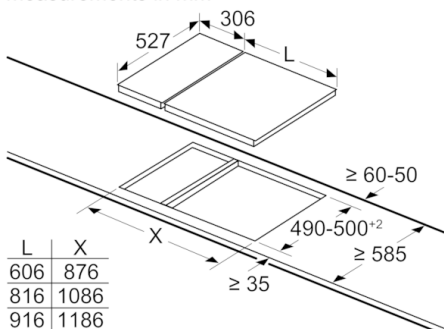

When installing two or more Domino units side-by-side, one or more assembly kits are required (2 units = 1 assembly kit, 3 units = 2 assembly kits, etc.).

Maße in mm
Domino-Kombinationsmöglichkeiten mit entsprechenden Geräte- und Ausschnittmaßen

Breitentyp:
Gerätebreite:

	A	B	C	D	L	X		
2x30	306	306	-	-			612	576
1x30, 1x40	306	396	-	-			702	666
1x30, 1x60	306	606	-	-			912	876
1x30, 1x70*	306	710	-	-			1016	980
1x30, 1x80	306	816	-	-			1122	1086
1x30, 1x90	306	916	-	-			1222	1186
2x40	396	396	-	-			792	756
1x40, 1x60	396	606	-	-			1002	966
1x40, 1x70*	396	710	-	-			1106	1070
1x40, 1x80	396	816	-	-			1212	1176
1x40, 1x90	396	916	-	-			1312	1276
3x30	306	306	306	-			918	882
2x30, 1x40	306	306	396	-			1008	972
2x30, 1x60	306	306	606	-			1218	1182
2x30, 1x70*	306	306	710	-			1322	1286
2x30, 1x80	306	306	816	-			1428	1392
2x30, 1x90	306	306	916	-			1528	1492
1x30, 2x40	306	396	396	-			1098	1062
1x30, 1x40, 1x60	306	396	606	-			1308	1272
1x30, 1x40, 1x70*	306	396	710	-			1412	1376
1x30, 1x40, 1x80	306	396	816	-			1518	1482
1x30, 1x40, 1x90	306	396	916	-			1618	1582
2x40, 1x60	396	396	606	-			1398	1362
4x30	306	306	306	306			1224	1188

measurements in mm

When installing a Domino unit right next to a hob, an assembly kit (HEZ394301) is required.

measurements in mm

Assembly kit (HEZ394301) for Domino