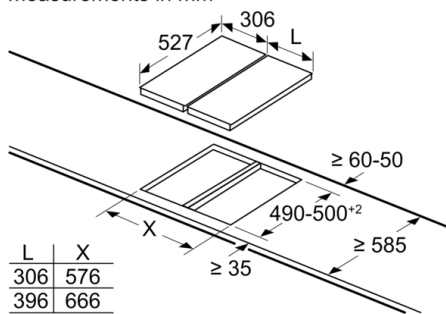

**Серия 6, Конвенционален плот, 30 см,
Черно,
PKF375FP1E**

measurements in mm

When installing two or more Domino units side-by-side, one or more assembly kits are required (2 units = 1 assembly kit, 3 units = 2 assembly kits, etc.).

измервания в мм