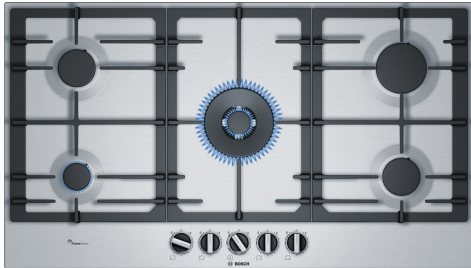

Serie 6 , Gas hob, 90 cm,

PCR9A5B90M

HEZ211310 :
 HEZ298105 :
 HEZ298107 :
 HEZ298115 :

• **FlameSelect:**

.....
 :
 Energy input:Gas
 :5
 Type of control setting devices:
 (x x) : 45 x 850-852 x 490-502 mm
 : 915 mm
 : 53x915x520 mm
 (x x) : 170x1125x665 mm
 : 15.9 kg
 Gross weight: 18.1 kg
 :
 :
 :
 Color of surface:
 : 100 cm
 Knob Material:Plastic
 Sealed Burners: No
 :
 Power of heating element (kW): 1000 W
 Power of 3rd heating element (kW): 1750.00 W
 Power of 5th heating element (kW): 3000 W
 : 1 W
 : 12500 W
 :3 A
 () : 220-240 V
 : 60; 50 Hz
 Energy input:Gas
 : 28-37
 : H/E/(L) 20 (25)
 Appliance Dimensions (h x w x d) (in): x x
 Dimensions of the packed product: 6.69 x 26.18 x 44.29
 Net weight:35.000 lbs
 Gross weight: 40.000 lbs
 :5
 : 100 cm
 (x x) : 45 x 850-852 x 490-502 mm
 : 53x915x520 mm
 (x x) : 170x1125x665 mm
 : 15.9 kg
 Gross weight: 18.1 kg

Serie 6 , Gas hob, 90 cm,

PCR9A5B90M

:
:
:

Serie 6 , Gas hob, 90 cm,

PCR9A5B90M