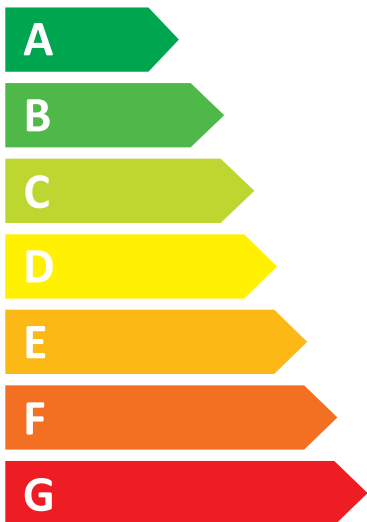

ENERG

Bosch

WAN28060BY

46 kWh /  100

8.0 kg

3:33

47 L

ABCDEFG