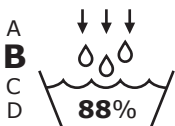

ENERG

Bosch

WQG133DEFG

102 kWh /

8.0 kg

2:40