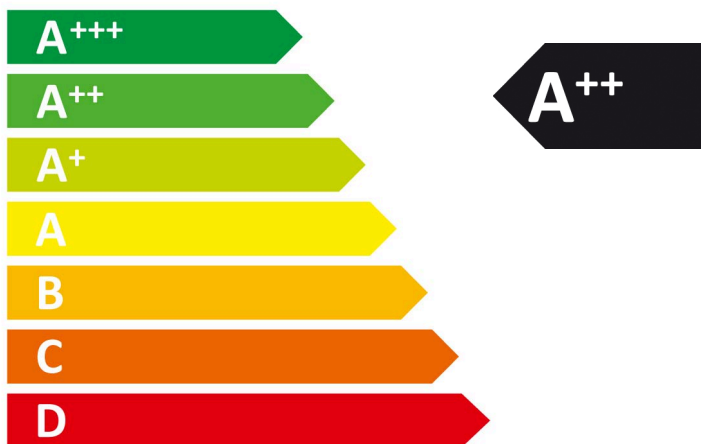

ENERGY

BOSCH

WTW87561GB

259
kWh/annum

166
min/cycle

9,0
kg

64
dB

ABCDEFG