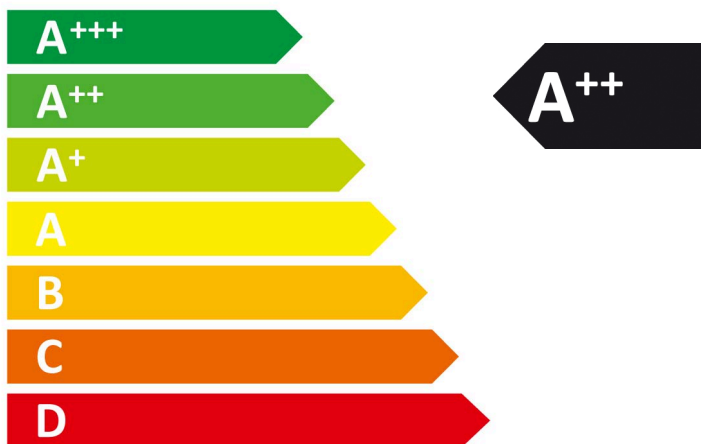

ENERGY

BOSCH

WTW85451GB

232
kWh/annum

203
min/cycle

8,0
kg

65
dB

A B C D E F G