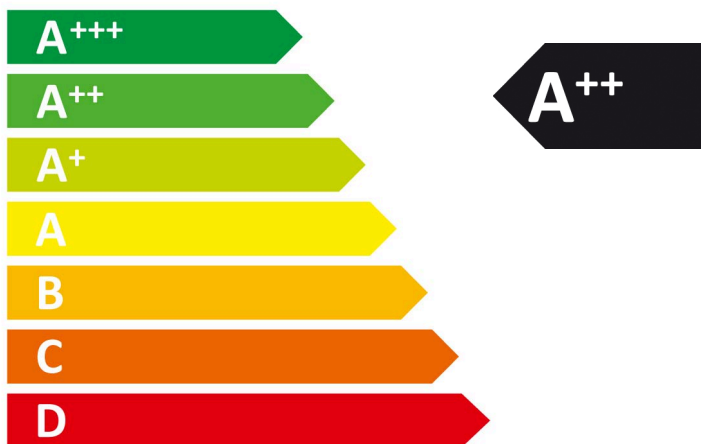

ENERGY

BOSCH

WTW85250GB

232
kWh/annum

203
min/cycle

8,0
kg

65
dB

A B C D E F G