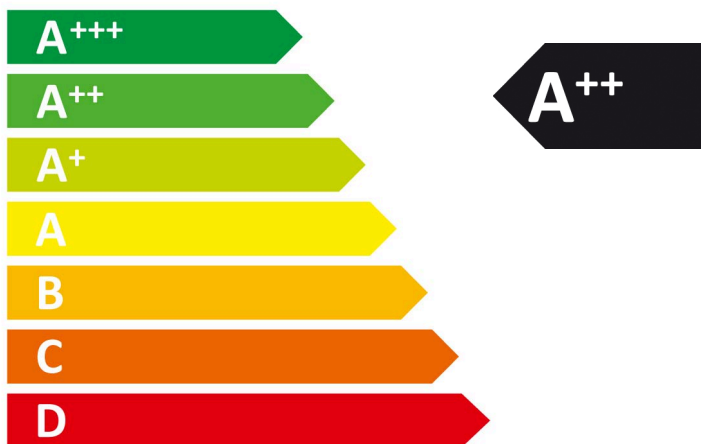

ENERGY

BOSCH

WTM85250GB

224
kWh/annum

203
min/cycle

8,0
kg

64
dB

A B C D E F G