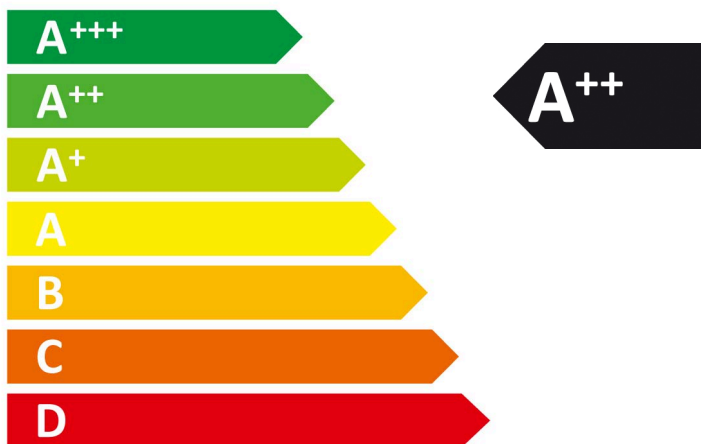

ENERGY

BOSCH

WTH85223GB

236
kWh/annum

205
min/cycle

8,0
kg

65
dB

A B C D E F G