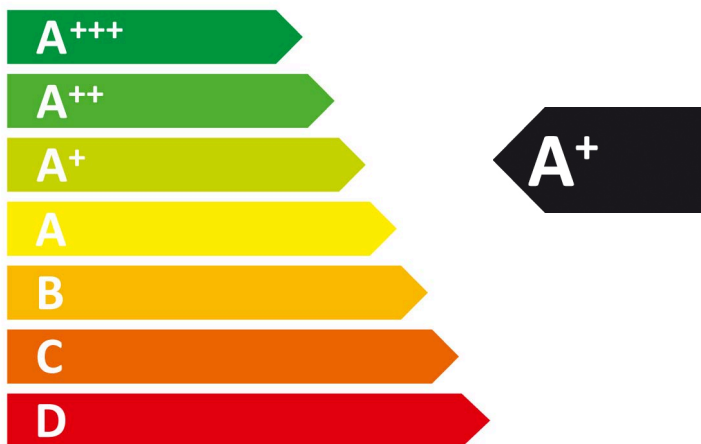

ENERGY

BOSCH

WTH8300GB

270
kWh/annum

224
min/cycle

8,0
kg

65
dB

A B C D E F G