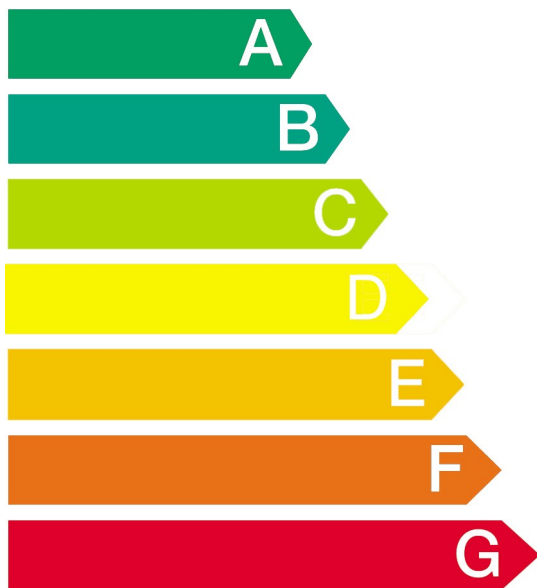

# Energy

Dryer

Manufacturer

Model

WTE843S1GB

More efficient

Less efficient

Energy consumption  
kWh/cycle

(based on standard test results  
for 'dry cotton' cycle)  
Actual energy consumption will depend  
on how the appliance is used

4.5

Capacity (cotton) kg

Air vented

Condensing

Noise  
(dB(A) re 1pW)

61

Further information is contained  
product brochures