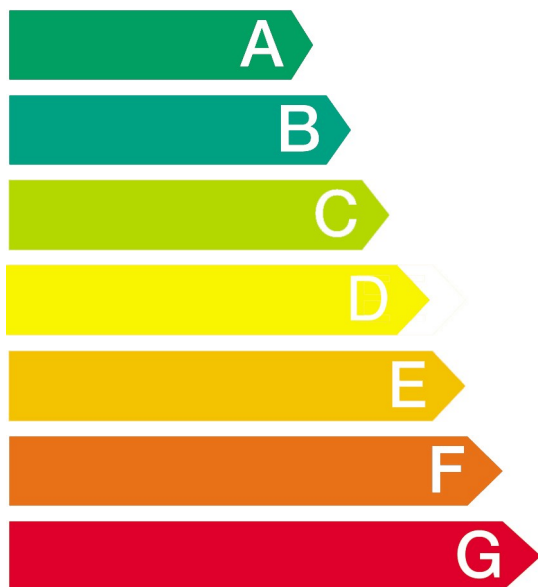

# Energy

Washer dryer

Manufacturer

 **BOSCH**

Model

**WKD28541GB**

**More efficient**

**B**

**Less efficient**

**Energy consumption**  
(to wash a full and dry capacity  
wash load at 60°C)

kWh

**5.40**

**Washing (only)**

kWh

**1.35**

Actual energy consumption will depend  
on how the appliance is used