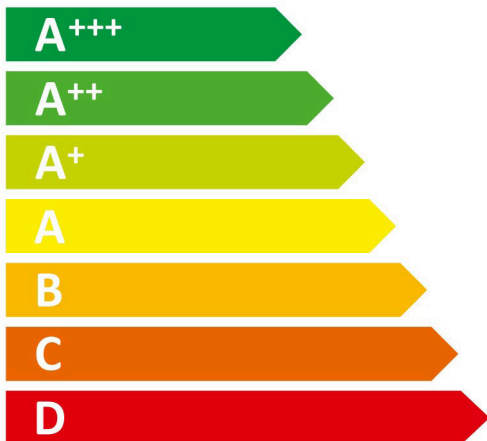

ENERGY

BOSCH

WAX32GH1GB

A+++

167
kWh/annum

12100
L/annum

10,0
kg

ABCDEFG