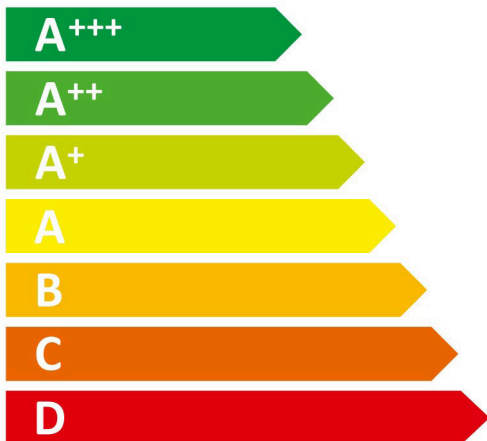

ENERGY

BOSCH

WAWH8660GB

A+++

152
kWh/annum

11220
L/annum

9,0
kg

ABCDEFG