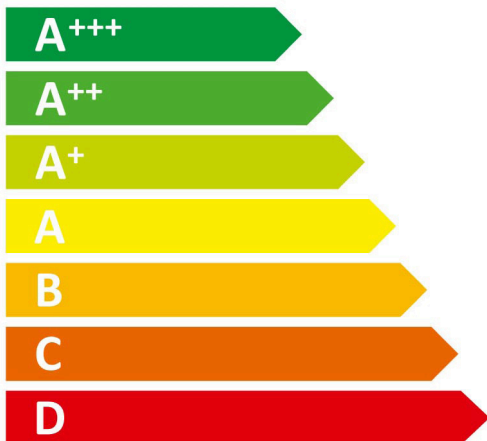

ENERGY

BOSCH

WAW325H0GB

A+++

152
kWh/annum

11220
L/annum

9,0
kg

ABCDEFG