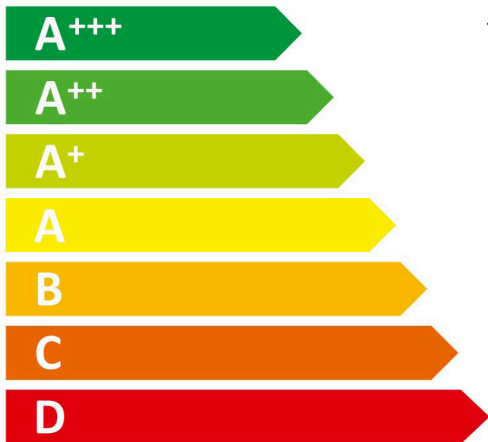

ENERGY

BOSCH

WAT28463GB

A+++

152
kWh/annum

11220
L/annum

9,0
kg

ABCDEFG