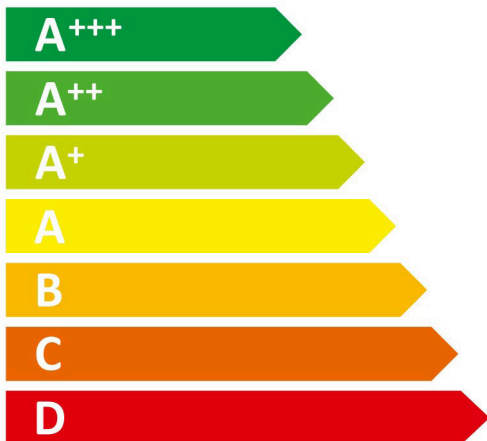

ENERGY

BOSCH

WAN28201GB

A+++

176
kWh/annum

9900
L/annum

8,0
kg

ABCDEFG