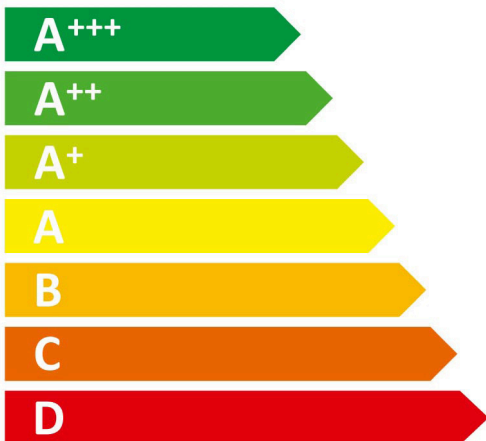

ENERGY

BOSCH

WAN28108GB

A+++

176
kWh/annum

9900
L/annum

8,0
kg

ABCDEFG