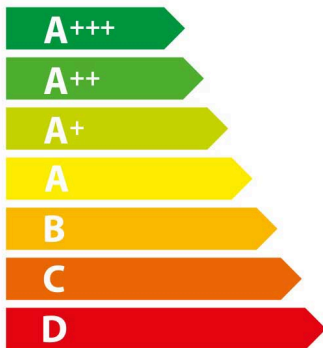

ENERGY

 **BOSCH**

NBS533BW0B

A

47 L

0.84 kWh/cycle

0.71 kWh/cycle

ENERGY