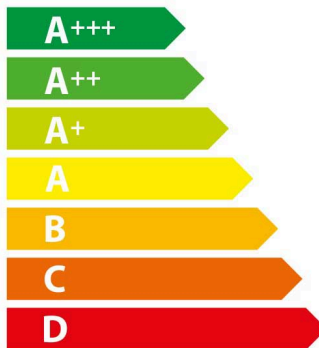

ENERGY

BOSCH

NBS533BW0B

B

34 L

0.83 kWh/cycle

- kWh/cycle