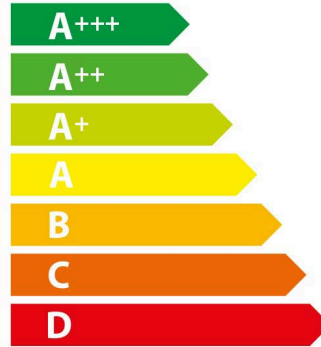

ENERGY

BOSCH

MBA5575S0B

B