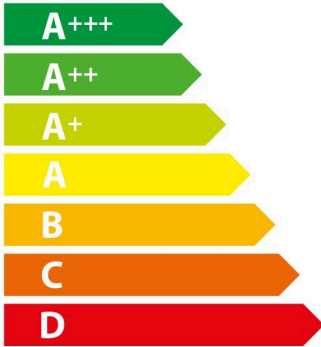

ENERGY

BOSCH

MBA5575S0B

A

1.02 kWh/cycle

0.81 kWh/cycle

ENERGY

BOSCH