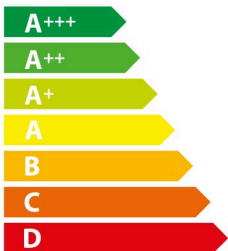

ENERGY

BOSCH

DRC97AQ50B

A

34
kWh/annum

ABCDEFG

ABCDEFG

ABCD**E**FG