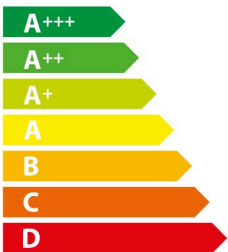

ENERG

енергия · ενεργεια

BOSCH

DWK87EM60

B

59
kWh/annum

Water efficiency icon showing a three-leaf plant. Below it is a scale from A to G, with **B** highlighted.

Lighting efficiency icon showing a light bulb. Below it is a scale from A to G, with **A** highlighted.

Water consumption icon showing a faucet with water droplets. Below it is a scale from A to G, with **C** highlighted.

Sound power level icon showing a speaker. Below it is the value **60** dB.