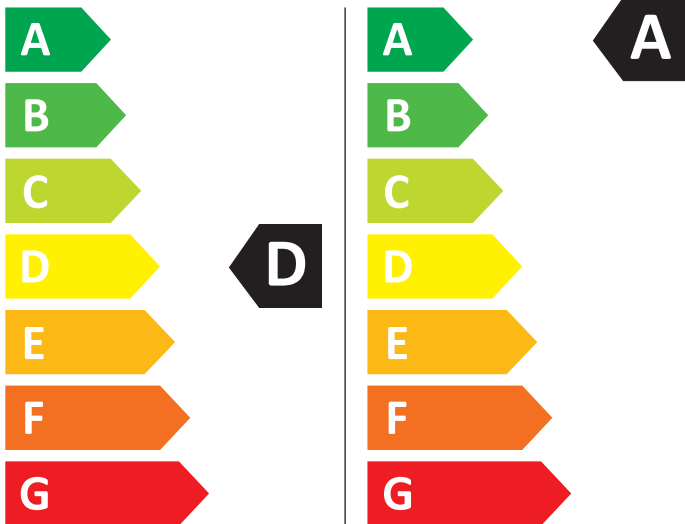

ENERG

Bosch

WNG254ARSN

306 kWh / 100

51 kWh / 100

6.0 kg

10.5 kg

82 L