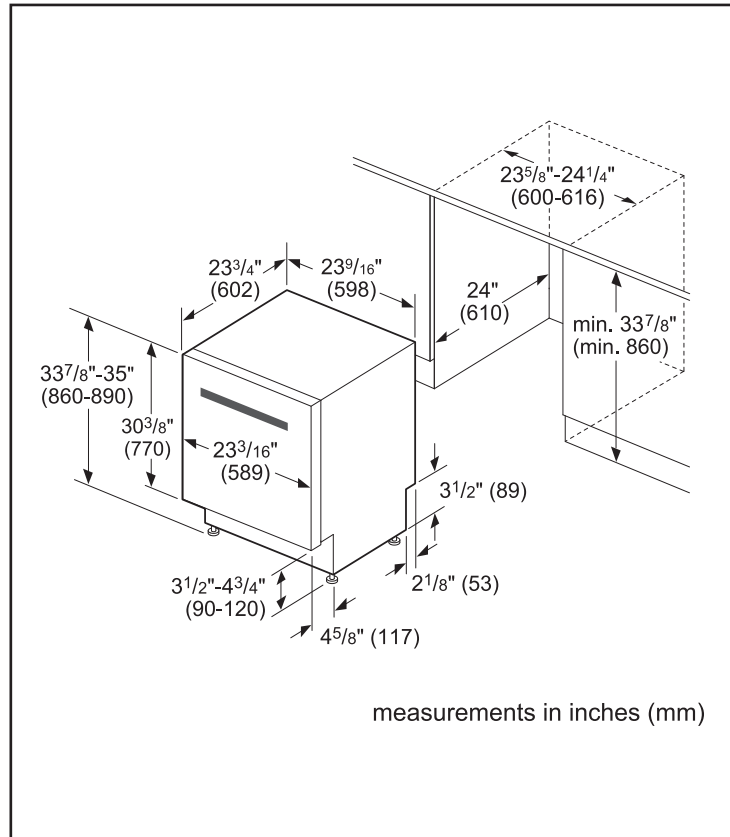

24" Bar Handle Dishwasher

Benchmark® Series – Stainless Steel SHX87PZZ5N

BOSCH

Invented for life

Installation Details

Accessories: To purchase Bosch accessories, cleaners & parts please visit www.bosch-home.com/us/store or call 1-800-944-2904 (Mon to Fri 5 am to 6 pm PST, Sat 6 am to 3 pm PST).

Notes: All height, width and depth dimensions are shown in inches. BSH reserves the absolute and unrestricted right to change product materials and specifications, at any time, without notice. Consult the product's installation instructions for final dimensional data and other details prior to making cutout.

Warranties: Please see Use & Care manual or Bosch website for statement of limited warranty.

For more information on our entire line of products, go to www.bosch-home.com/us or call 1-800-944-2904

© BSH Home Appliances Corporation. All rights reserved. Bosch is a registered trademark of Robert Bosch GmbH.

09/19 limited