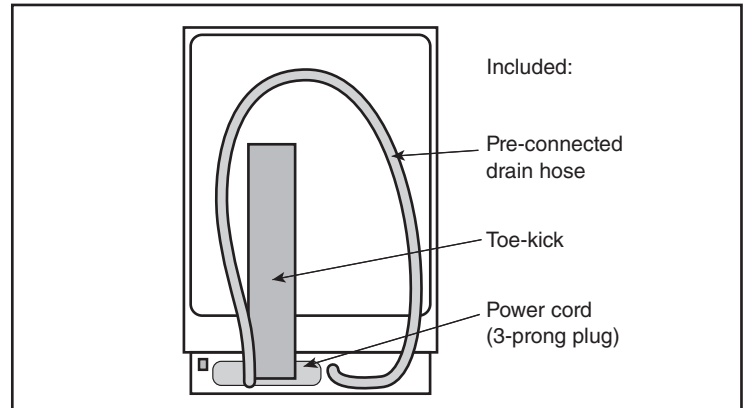

09/19 limited

24" Bar Handle Dishwasher

Benchmark® Series – Stainless Steel SHX87PZZ5N

BOSCH

Invented for life

Installation Details

Accessories: To purchase Bosch accessories, cleaners & parts please visit www.bosch-home.com/us/store or call 1-800-944-2904 (Mon to Fri 5 am to 6 pm PST, Sat 6 am to 3 pm PST).

Notes: All height, width and depth dimensions are shown in inches. BSH reserves the absolute and unrestricted right to change product materials and specifications, at any time, without notice. Consult the product's installation instructions for final dimensional data and other details prior to making cutout.