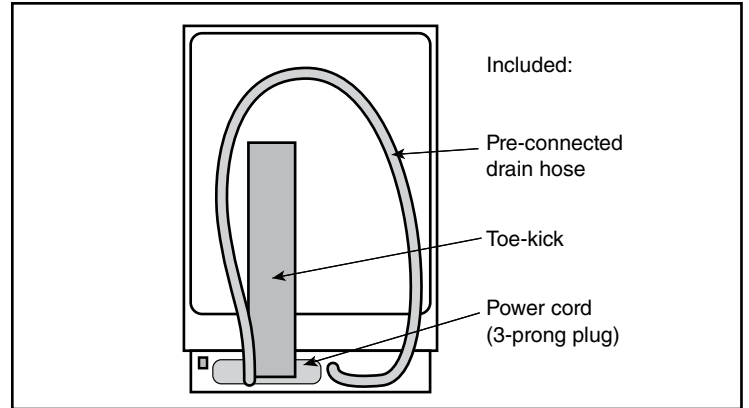

24" Bar Handle Dishwasher

Benchmark® Series – Stainless Steel SHX88PZ65N

Installation Details

Accessories: To purchase Bosch accessories, cleaners & parts please visit www.bosch-home.com/us/store or call 1-800-944-2904 (Mon to Fri 5 am to 6 pm PST, Sat 6 am to 3 pm PST).

Notes: All height, width and depth dimensions are shown in inches. BSH reserves the absolute and unrestricted right to change product materials and specifications, at any time, without notice. Consult the product's installation instructions for final dimensional data and other details prior to making cutout.

Warranties: Please see Use & Care manual or Bosch website for statement of limited warranty.

For more information on our entire line of products, go to www.bosch-home.com/us or call 1-800-944-2904

© BSH Home Appliances Corporation. All rights reserved. Bosch is a registered trademark of Robert Bosch GmbH.