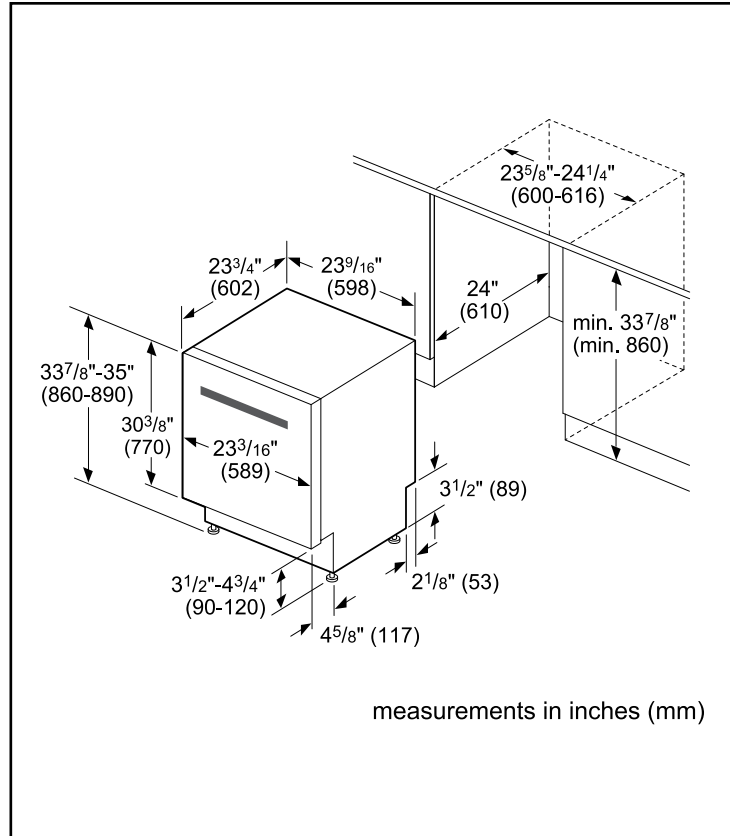

24" Bar Handle Dishwasher

Benchmark® Series – Stainless Steel SHX88PZ65N

Installation Details

Accessories: To purchase Bosch accessories, cleaners & parts please visit www.bosch-home.com/us/store or call 1-800-944-2904 (Mon to Fri 5 am to 6 pm PST, Sat 6 am to 3 pm PST).

Notes: All height, width and depth dimensions are shown in inches. BSH reserves the absolute and unrestricted right to change product materials and specifications, at any time, without notice. Consult the product's installation instructions for final dimensional data and other details prior to making cutout.

Warranties: Please see Use & Care manual or Bosch website for statement of limited warranty.

For more information on our entire line of products, go to www.bosch-home.com/us or call 1-800-944-2904

© BSH Home Appliances Corporation. All rights reserved. Bosch is a registered trademark of Robert Bosch GmbH.